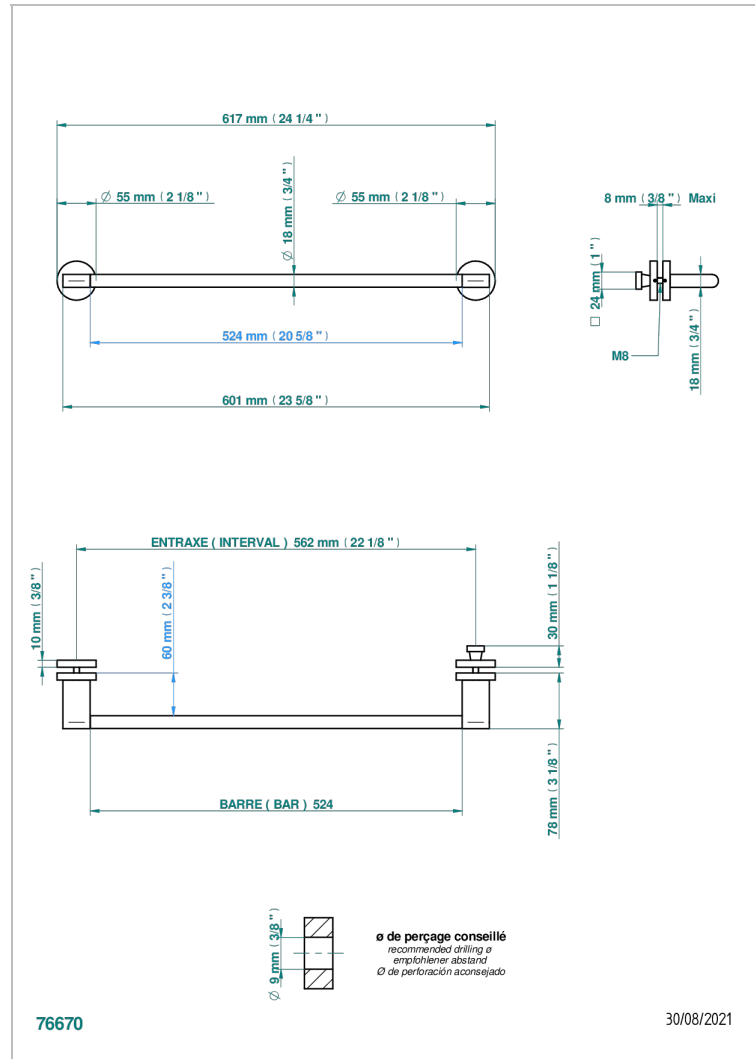

# ICON-X METALLEINLAGE

U7J-514V2

THG<sup>®</sup>  
PARIS

Towel rail with one rail for glass door with knob on side and escutcheon the other side

## EIGENSCHAFTEN

- Icon-x metalleinlage
- Towel rail with one rail for glass door with knob on side and escutcheon the other side