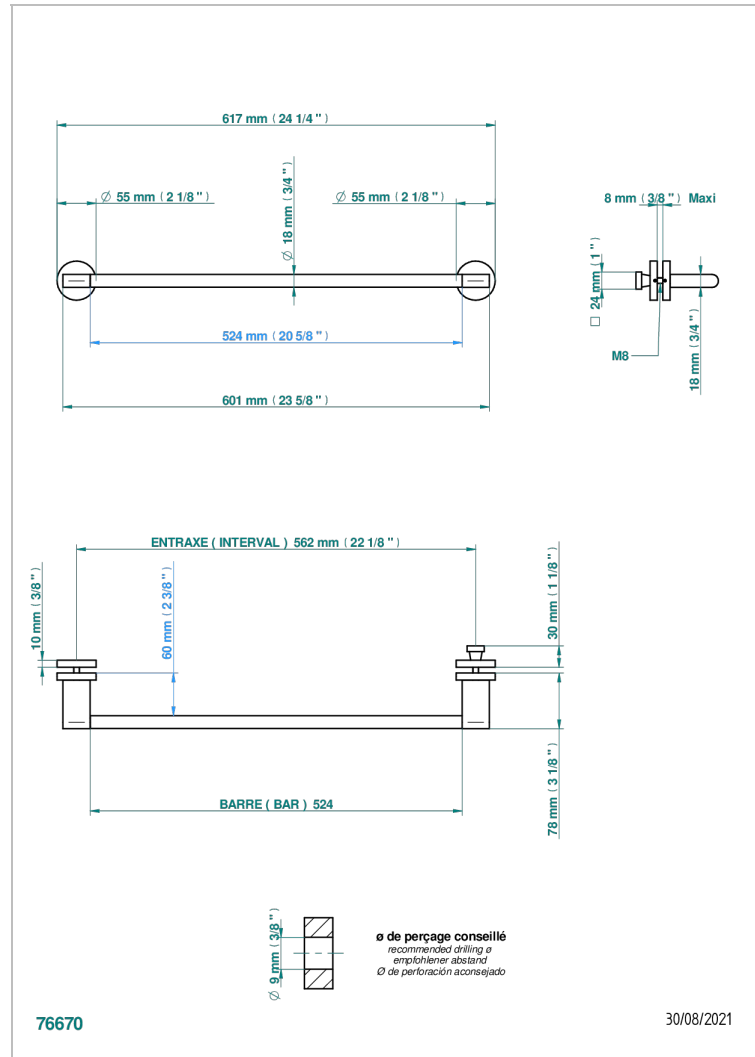

ICON-X WITH LEVER HANDLES

U7H-514V2

Towel rail with one rail for glass door with knob on side and escutcheon the other side

CHARACTERISTIC

- Icon-x with lever handles
- Towel rail with one rail for glass door with knob on side and escutcheon the other side