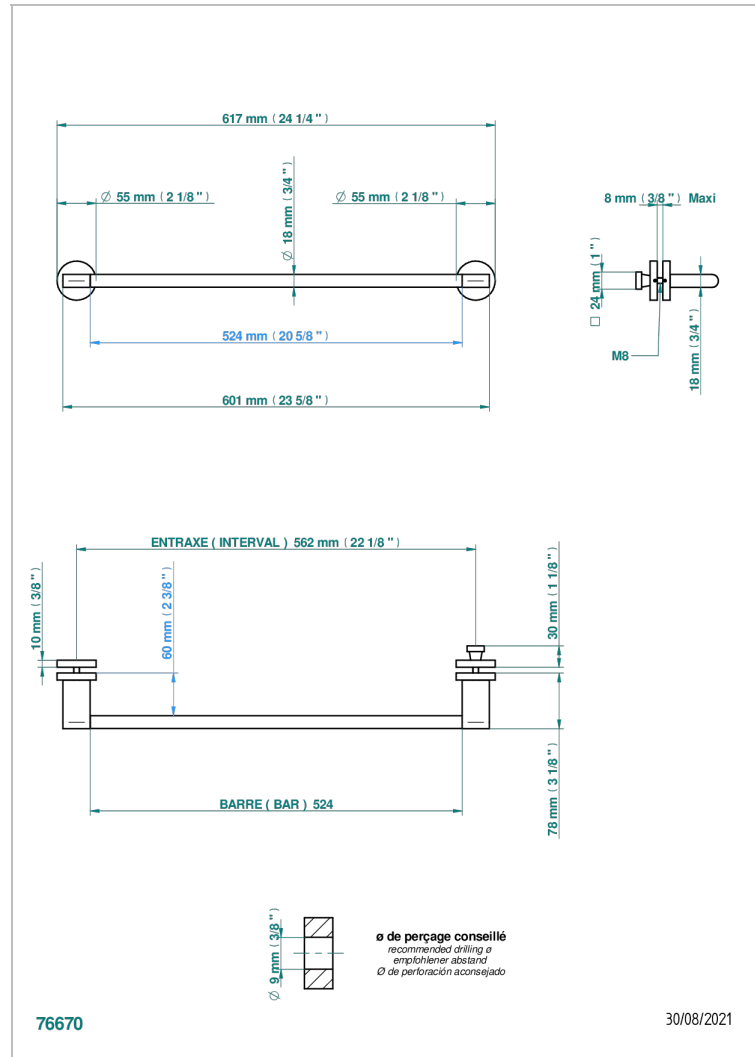

# ICON-X WITH LEVER

U7H-514V2

Towel rail with one rail for glass door with knob on side and escutcheon the other side

## CHARACTERISTIC

- Icon-x with lever
- Towel rail with one rail for glass door with knob on side and escutcheon the other side