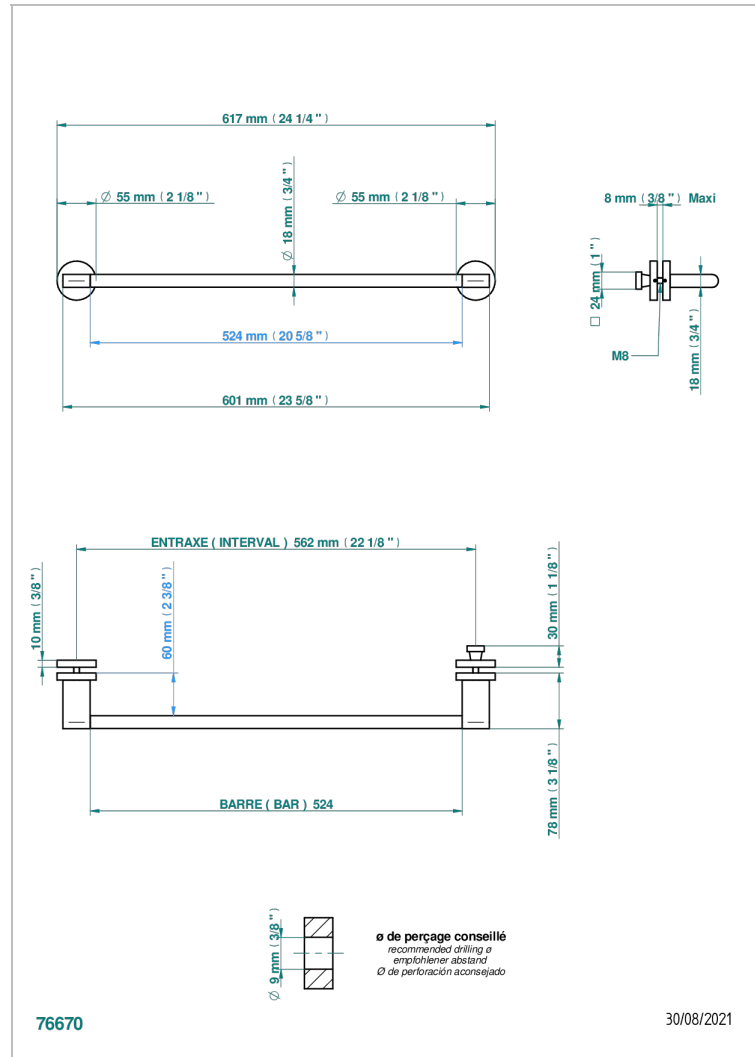

# ICON-X MIT HEBEL

U7H-514V2

THG<sup>®</sup>  
PARIS

Towel rail with one rail for glass door with knob on side and escutcheon the other side

## EIGENSCHAFTEN

- Icon-x mit hebel
- Towel rail with one rail for glass door with knob on side and escutcheon the other side