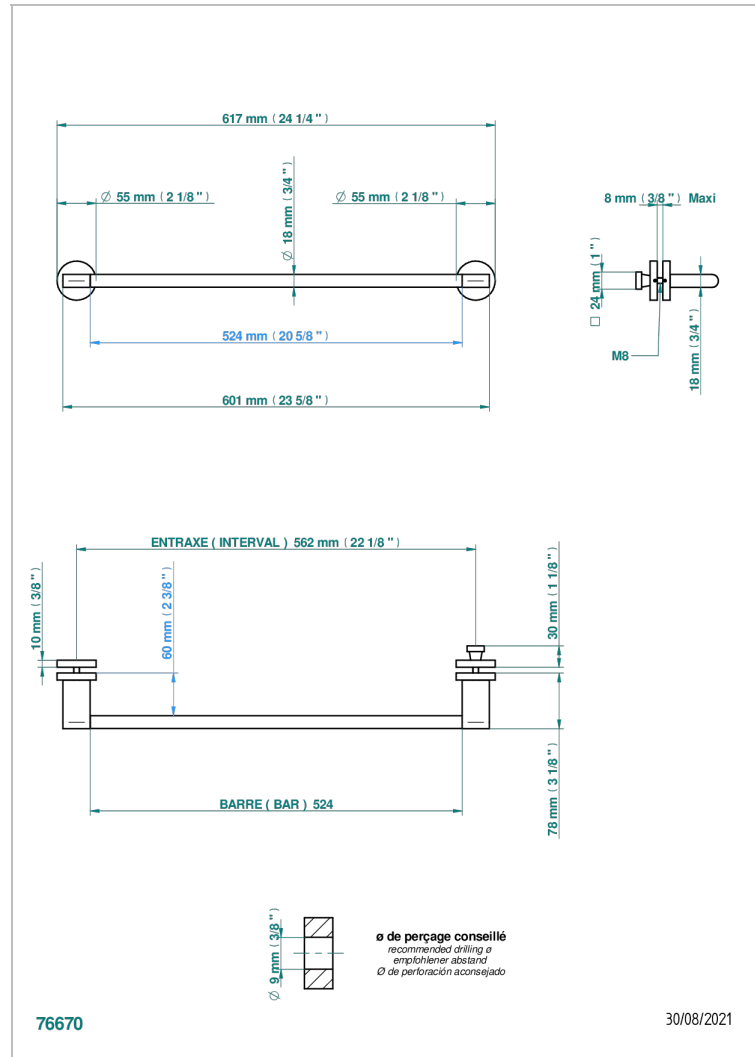

# ICON-X CON MANETAS

U7H-514V2

THG<sup>®</sup>  
PARIS

Towel rail with one rail for glass door with knob on side and escutcheon the other side

## CARACTERÍSTICAS

- Icon-x con manetas
- Towel rail with one rail for glass door with knob on side and escutcheon the other side