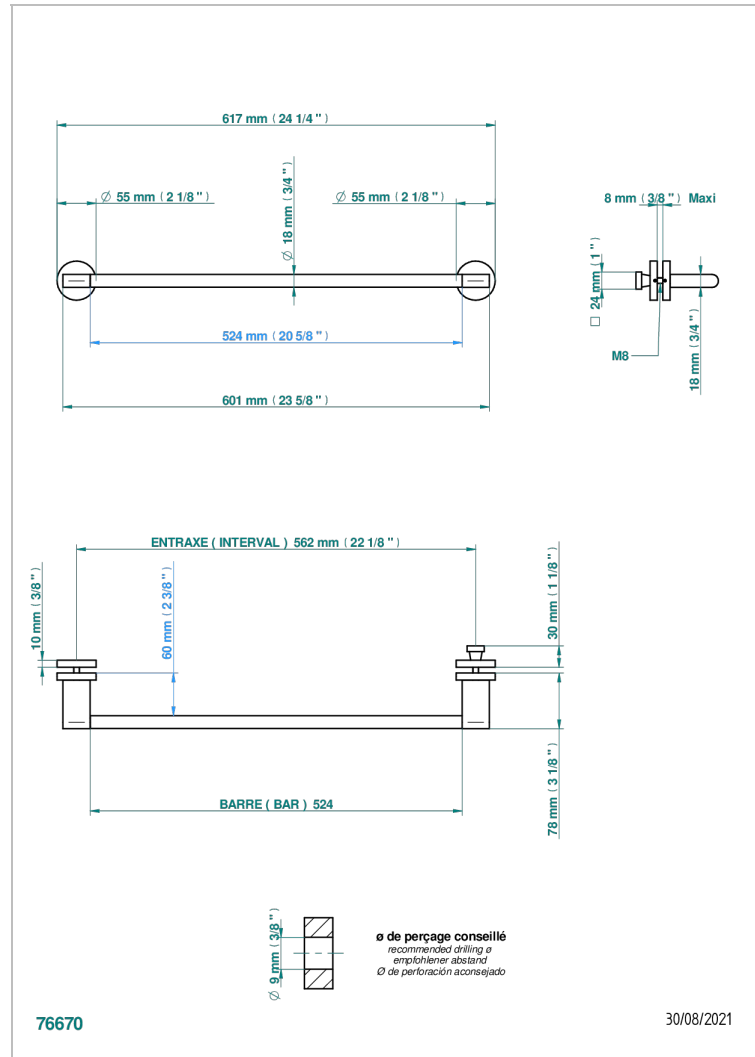

ICON-X WITH LEVER

U7H-514V2

Towel rail with one rail for glass door with knob on side and escutcheon the other side

CHARACTERISTIC

- Icon-x with lever
- Towel rail with one rail for glass door with knob on side and escutcheon the other side