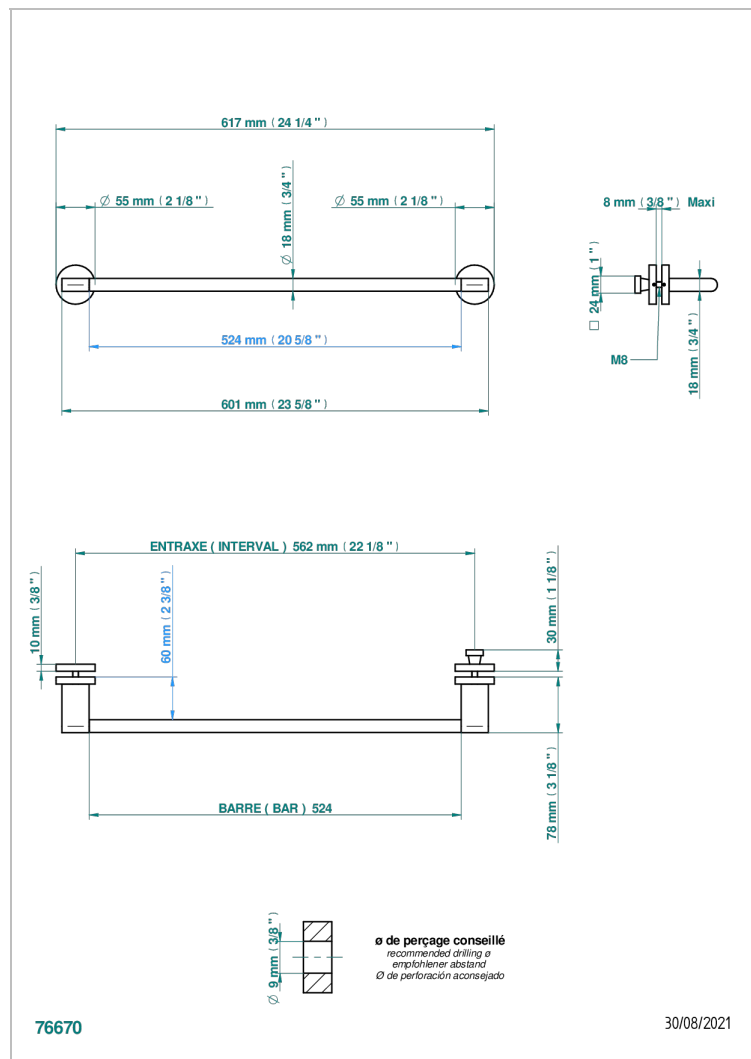

Towel rail with one rail for glass door with knob on side and escutcheon the other side

CHARACTERISTIC

- Icon-x
- Towel rail with one rail for glass door with knob on side and escutcheon the other side

AVAILABLE FINITIONS