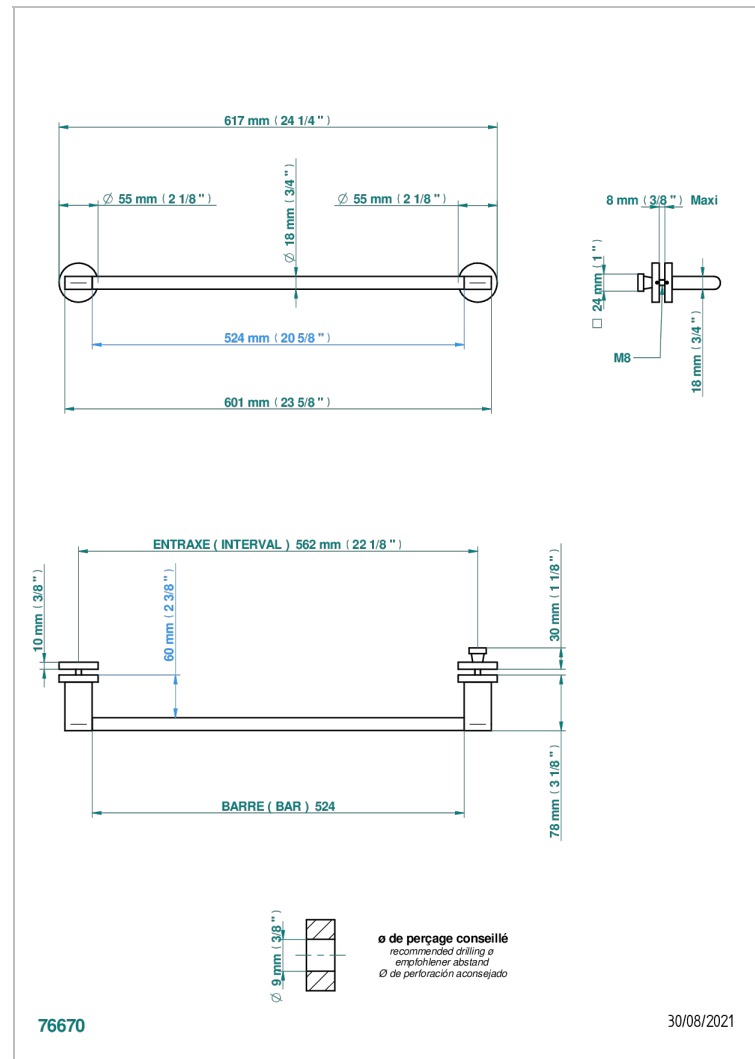

Towel rail with one rail for glass door with knob on side and escutcheon the other side

CARACTERÍSTICAS

- Icon-x
- Towel rail with one rail for glass door with knob on side and escutcheon the other side