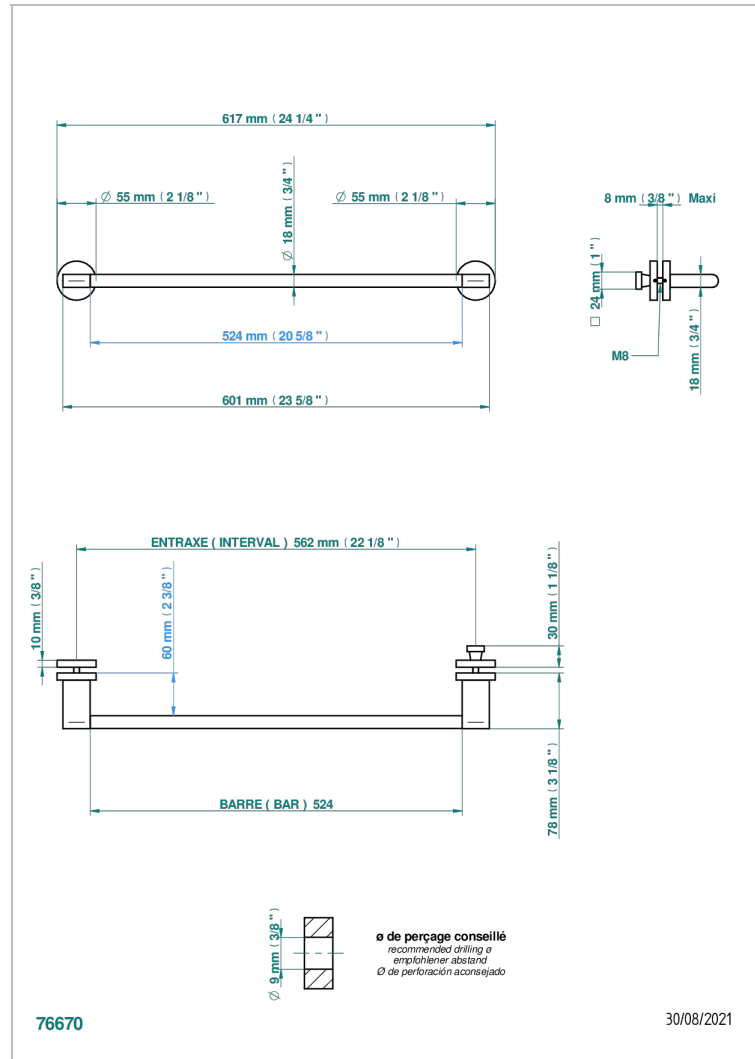

Towel rail with one rail for glass door with knob on side and escutcheon the other side

### CHARACTERISTIC

- Icon-x
- Towel rail with one rail for glass door with knob on side and escutcheon the other side