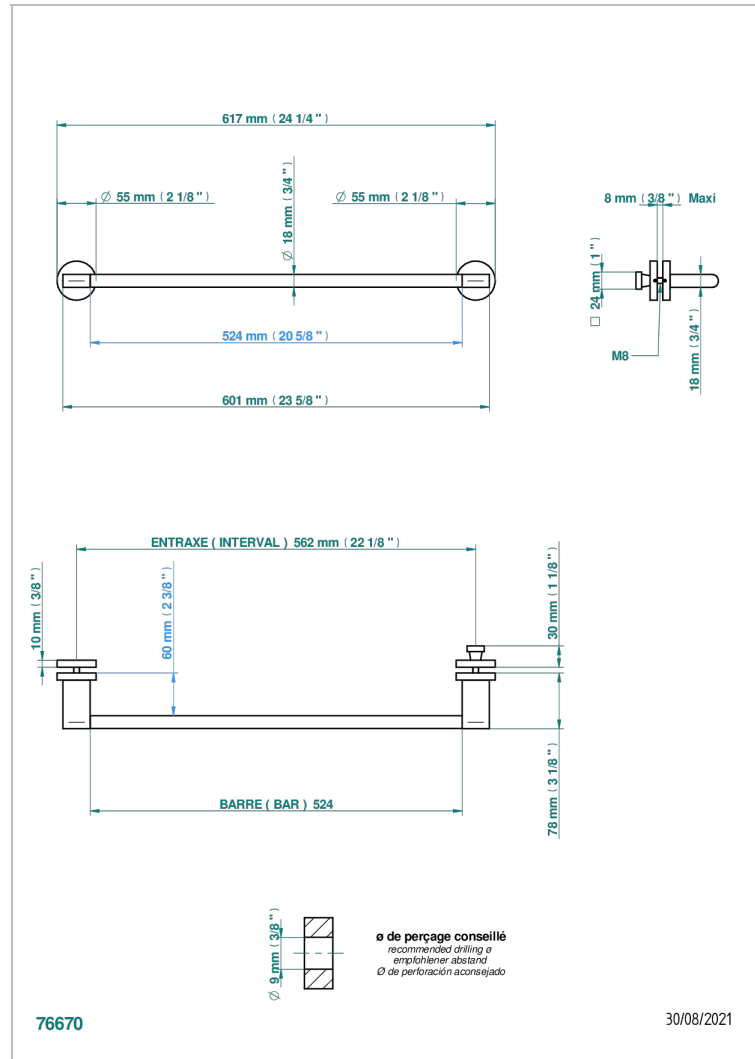

Towel rail with one rail for glass door with knob on side and escutcheon the other side

CARACTERÍSTICAS

- Icon-x
- Towel rail with one rail for glass door with knob on side and escutcheon the other side