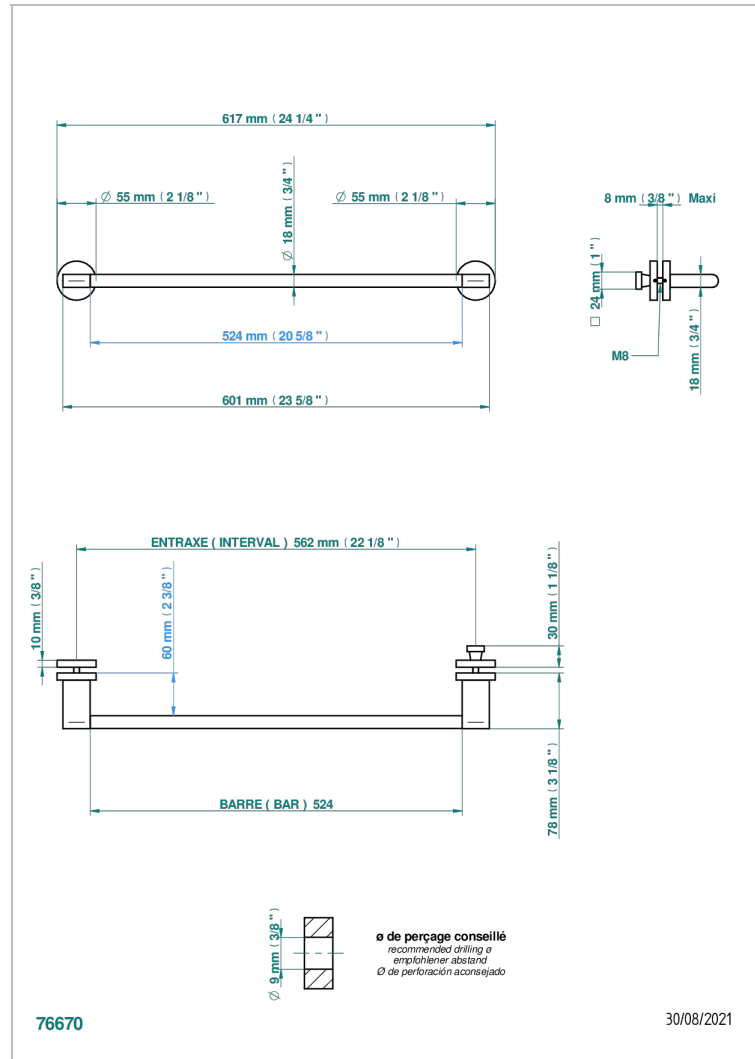

Towel rail with one rail for glass door with knob on side and escutcheon the other side

CHARACTERISTIC

- Icon-x
- Towel rail with one rail for glass door with knob on side and escutcheon the other side

AVAILABLE FINITIONS