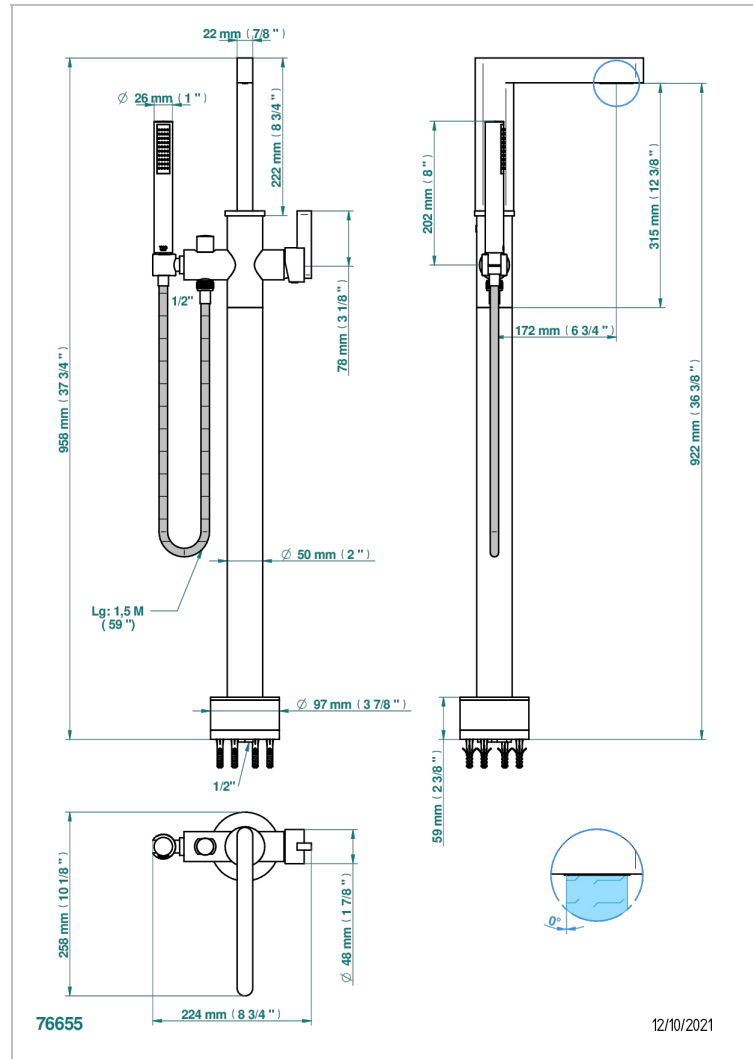

ICON-X WITH LEVER

U7H-6508S

Free-standing bath mixer with handshower with Easyclean system

CHARACTERISTIC

- Icon-x with lever
- Free-standing bath mixer with handshower with Easyclean system

AVAILABLE FINITIONS