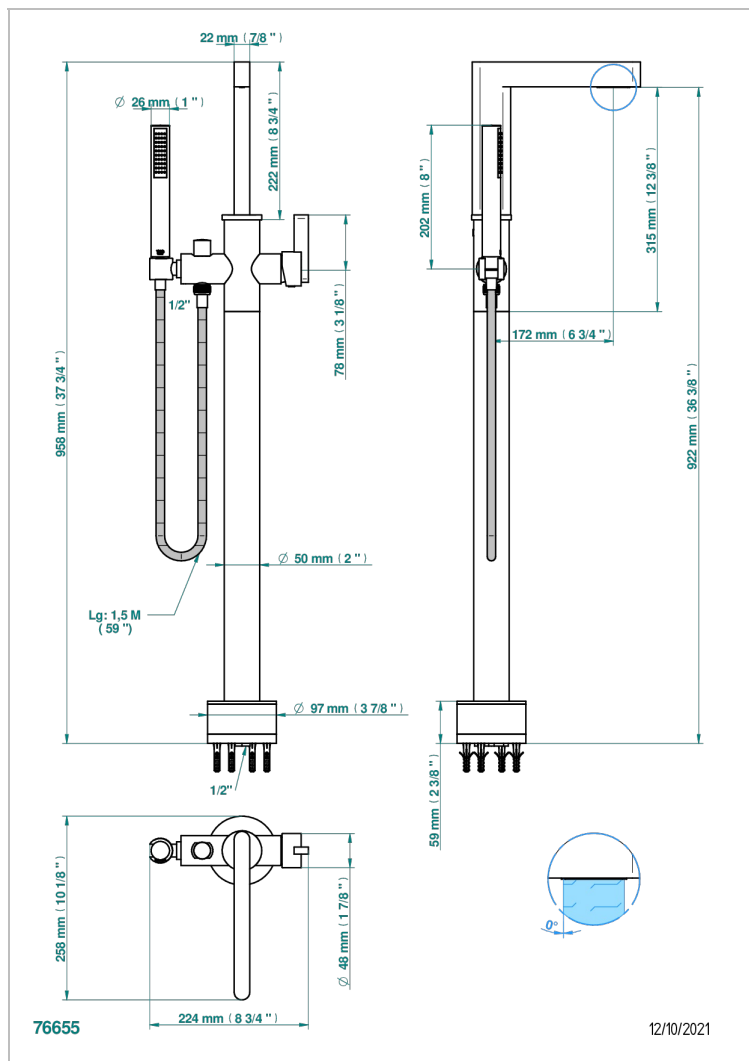

ICON-X WITH LEVER

U7H-6508S

Free-standing bath mixer with handshower with Easyclean system

CHARACTERISTIC

- Icon-x with lever
- Free-standing bath mixer with handshower with Easyclean system

AVAILABLE FINITIONS