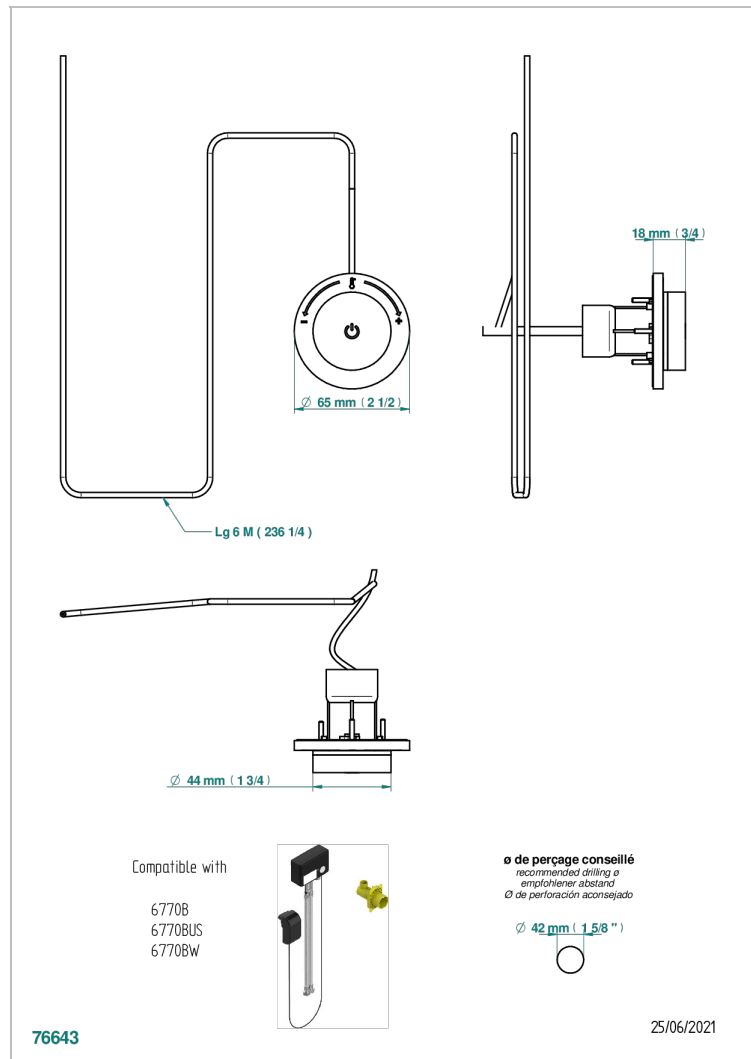

# ПРОЧИЕ АРТИКУЛЫ THG

G00-6770RB

Trim for electronic wall-mounted control, on/off and temperature control, round plate

THG<sup>®</sup>  
PARIS

## ХАРАКТЕРИСТИКИ

- прочие артикулы THG
- Trim for electronic wall-mounted control, on/off and temperature control, round plate

## СВЯЗАННЫЕ ТОВАРНЫЕ ПОЗИЦИИ

- Ref. G00-6770A Rough parts for electronic wall mounted control, on/off and temperature control