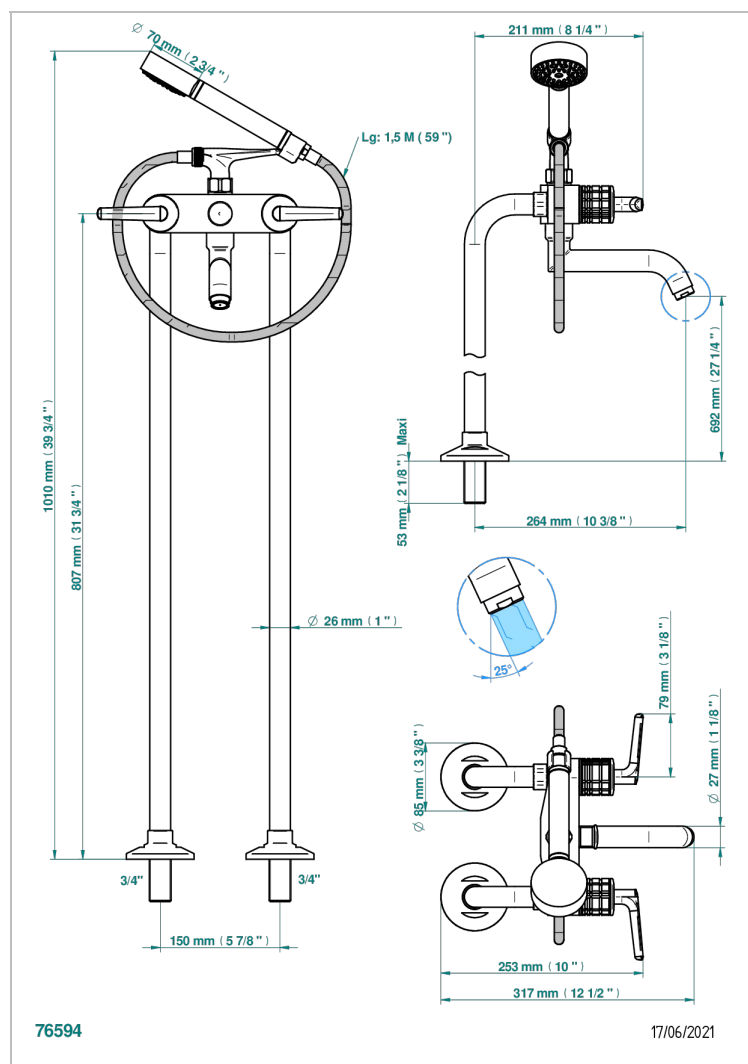

SYSTEM CRYSTAL WITH LEVER HANDLES

G9K-13CS

Bath shower tub filler with floor risers

CHARACTERISTIC

- ACS : 21ACCLY034

STANDARDS

AVAILABLE FINITIONS

Black ceram - D30
Blush PVD - H62
Brass color PVD - H49
Brown bronze color PVD - F33
Chrome polished - A02
Copper antique matt, coated - H07

Matt nickel (American satin) - C01
Matt nickel color PVD - H56
Nickel antique / Sovereign - H28
Nickel color PVD - H55
Nickel polished - B01
Soft gold - F30

Soft matt gold - F31
Umber PVD - H66