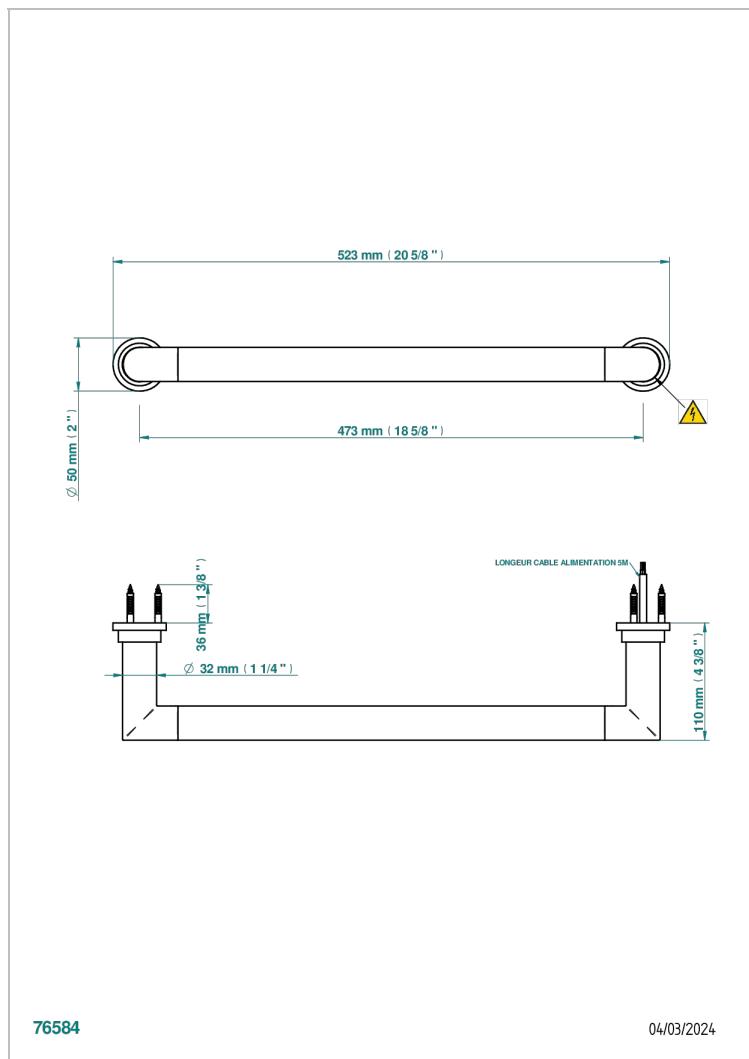

TOWEL WARMER - CONTEMPORARY

B6B-TWR1E

THG[®]
PARIS

Contemporary round Single bar heated towel warmer , electric - Class 2

76584

04/03/2024

ХАРАКТЕРИСТИКИ

- Towel Warmer - Contemporary
- Contemporary round Single bar heated towel warmer , electric - Class 2