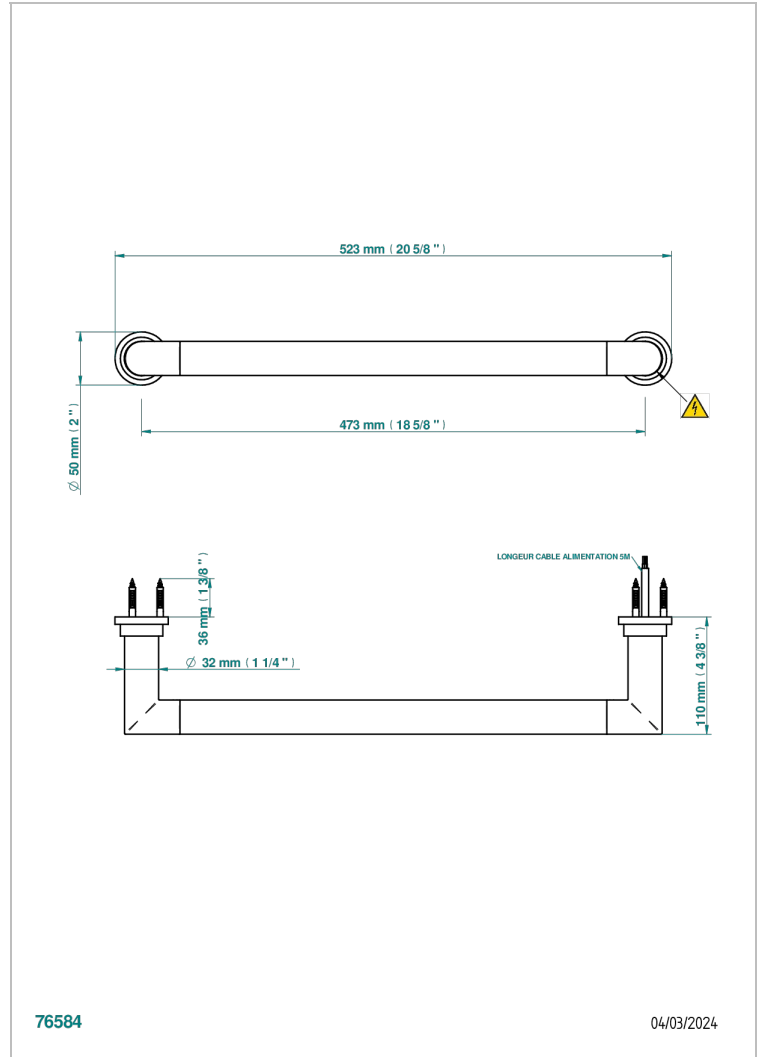

# TOWEL WARMER - CONTEMPORARY

B6B-TWR1E

Contemporary round Single bar heated towel warmer , electric - Class 2

THG<sup>®</sup>  
PARIS