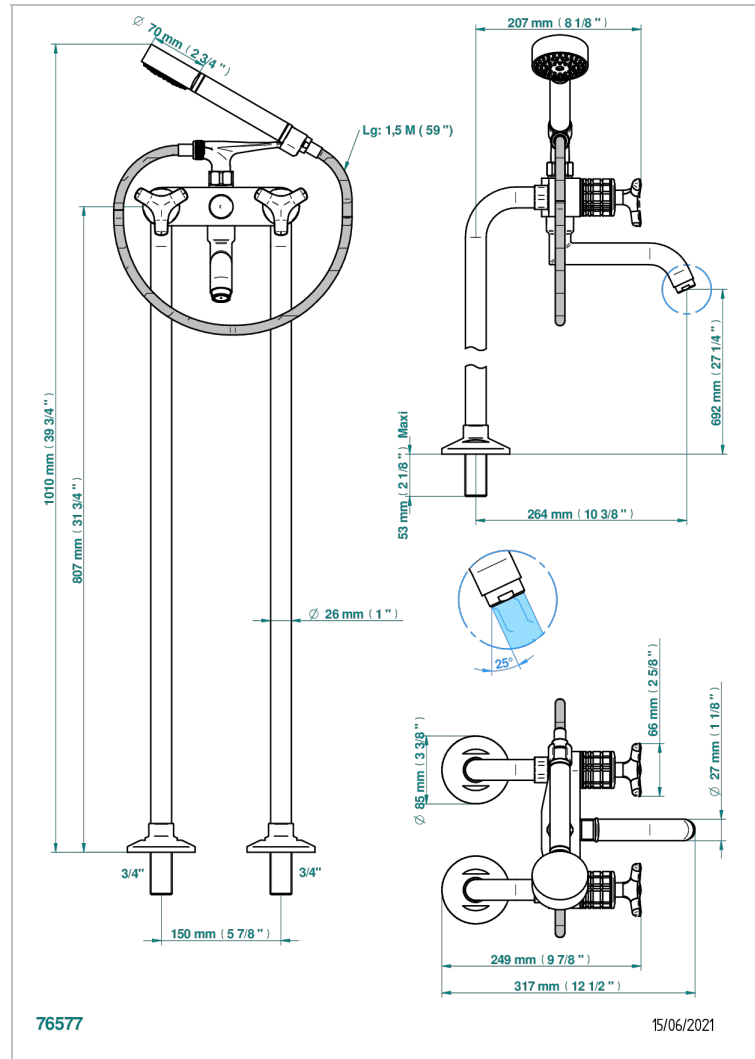

SYSTEM CRYSTAL

G9J-13CS

Bath shower tub filler with floor risers

THG
PARIS

CHARACTERISTIC

- ACS : 21ACCLY034

STANDARDS

AVAILABLE FINITIONS

- Black ceram - D30
- Blush PVD - H62
- Brass color PVD - H49
- Brown bronze color PVD - F33
- Chrome polished - A02
- Copper antique matt, coated - H07

- Gold color PVD - H52
- Gold mat - F07
- Gold polished - F01
- Graphite PVD - H64
- Light coated bronze - D01
- Matt Umber PVD - H67

- Matt blush PVD - H60
- Matt brass color PVD - H50
- Matt brown bronze color PVD - F34
- Matt chrome (American satin) - C02
- Matt gold color PVD - H53
- Matt graphite PVD - H65

- Matt nickel (American satin) - C01
- Matt nickel color PVD - H56
- Nickel antique / Sovereign - H28
- Nickel color PVD - H55
- Nickel polished - B01
- Soft gold - F30

- Soft matt gold - F31
- Umber PVD - H66