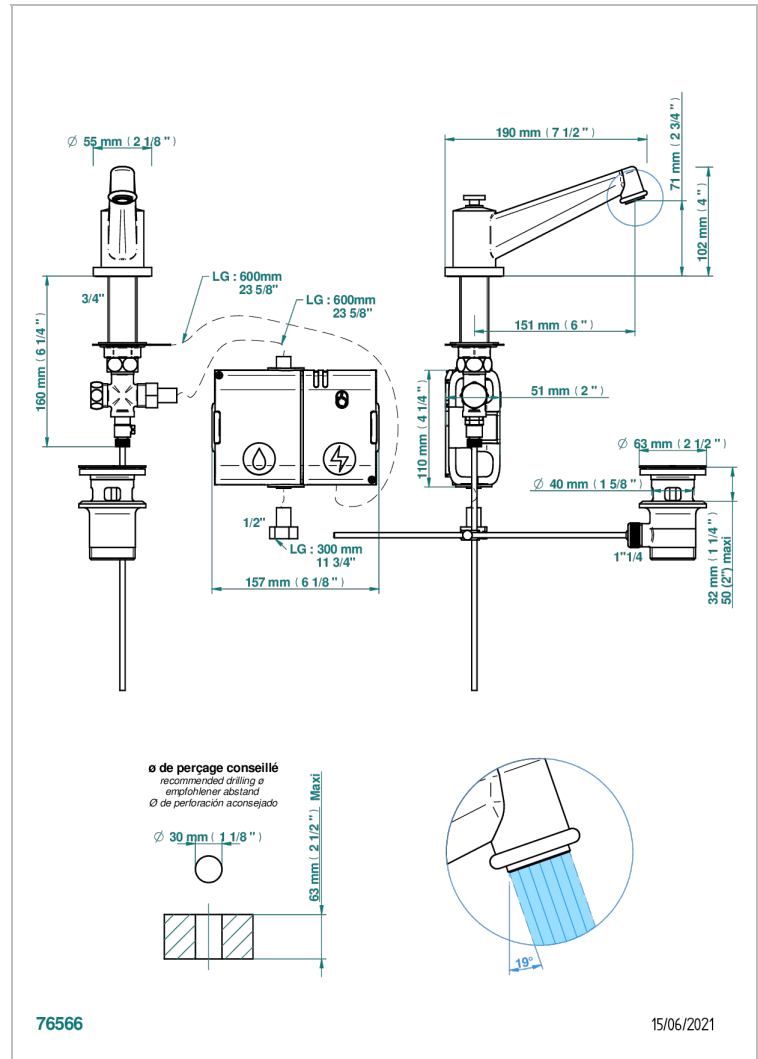

Basin spout, high model, with capacitive electronic detection, with waste

### CHARACTERISTIC

- Spirit
- Basin spout, high model, with capacitive electronic detection, with waste