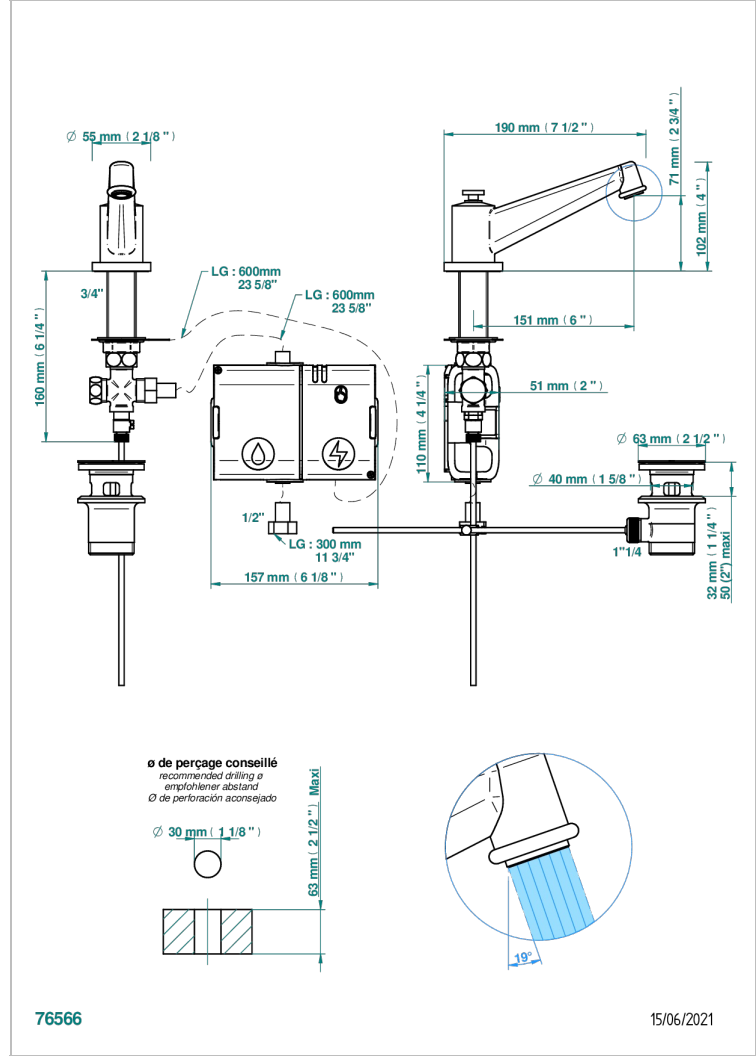

Basin spout, high model, with capacitive electronic detection, with waste

76566

15/06/2021

### CARACTERÍSTICAS

- Spirit
- Basin spout, high model, with capacitive electronic detection, with waste