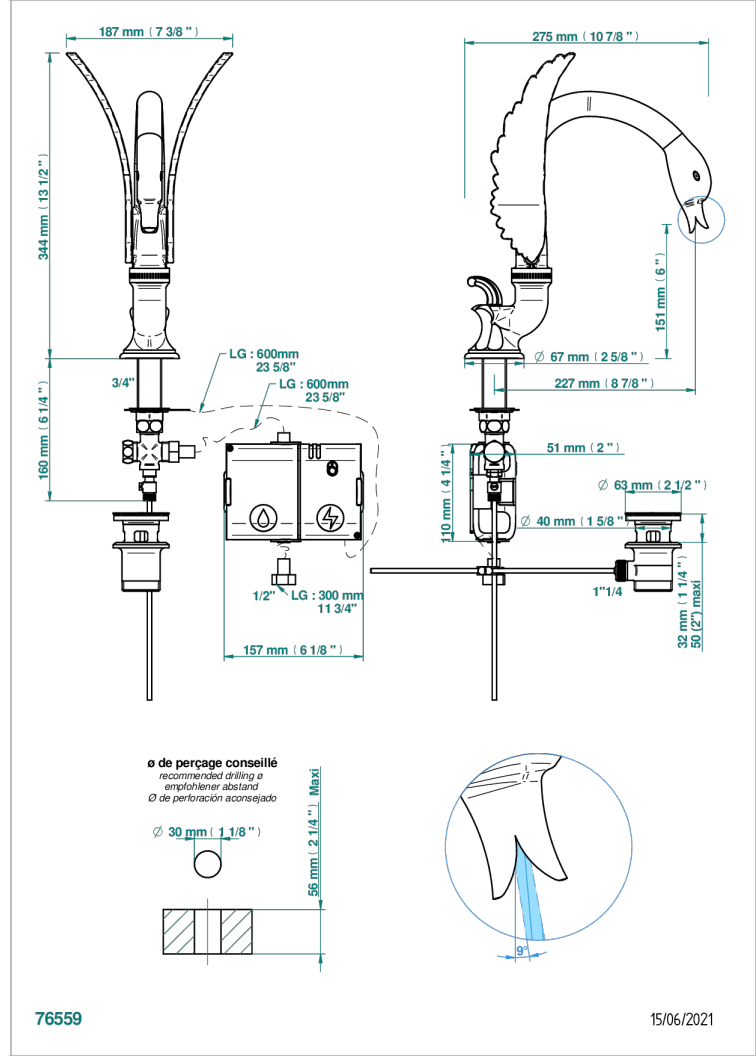

# MONTE CARLO, GOLD PORCELAIN

U8B-172E

Basin spout, high model, with capacitive electronic detection, with waste

THG<sup>®</sup>  
PARIS

## 特色

- Monte Carlo, gold porcelain
- Basin spout, high model, with capacitive electronic detection, with waste

## 技术特征

- Recommandé : 3 bars (max. 5 bars) - Advised : 43,5 psi (max. 72 psi)
- Bec : 35 l/min à 3 bars
- Spout : 9.26 gpm at 43.5 psi

## 可选饰面

Black ceram - D30  
哑光复古铜 - H07  
哑光浅金 - F31  
哑光金 - F07  
哑光铬 - C02  
哑光镍 - C01

复古镍 - H28  
抛光金 (24K金) - F01  
抛光铬 - A02  
抛光铬/抛光金 - G02  
抛光镍 - B01  
浅金 - F30

漆面铜 - D01