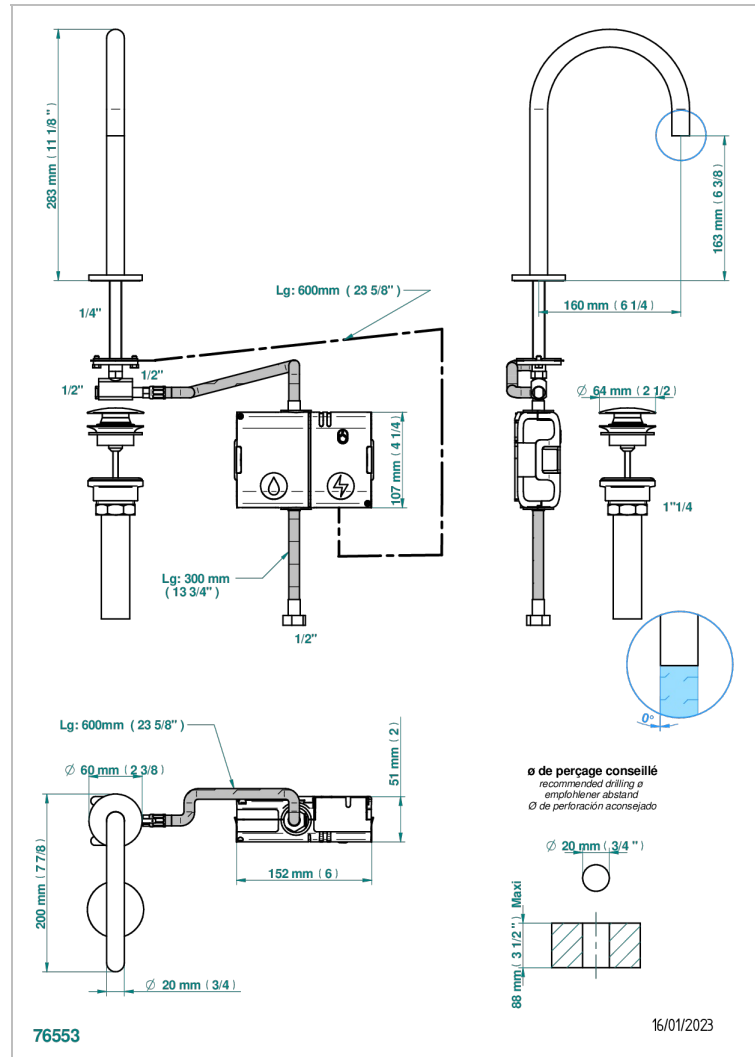

# YOKO DELTA HOWLITE

G7W-170E/US

Basin spout with capacitive electronic detection, with drain

## CHARACTERISTIC

- Yoko Delta Howlite
- Basin spout with capacitive electronic detection, with drain