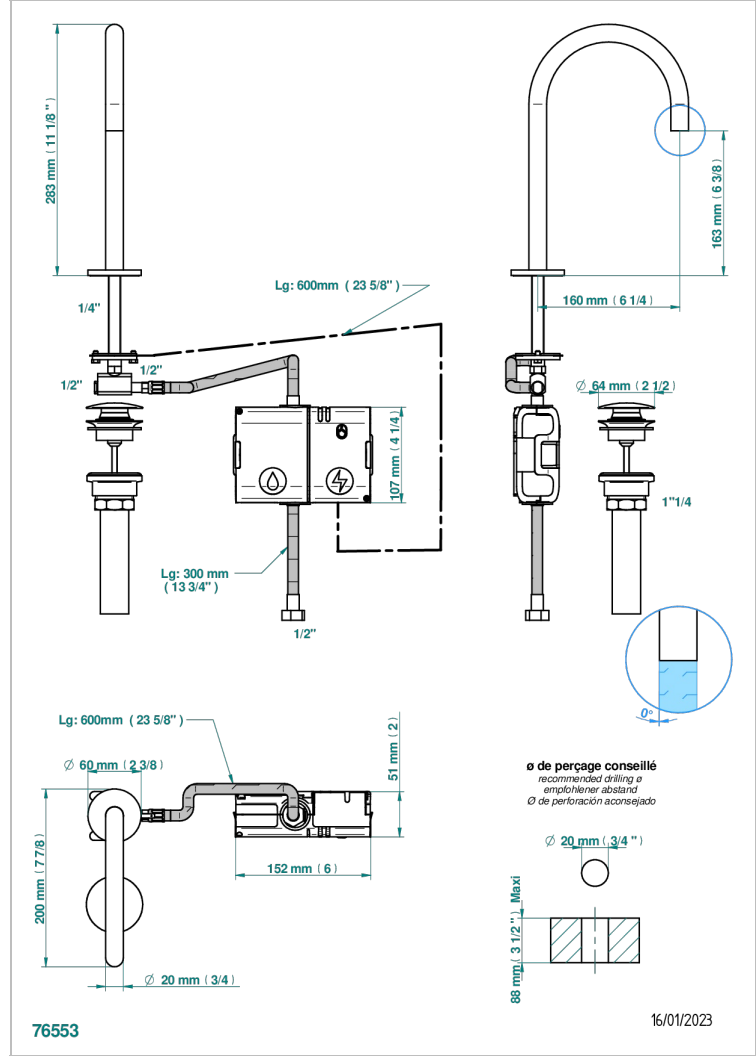

Basin spout with capacitive electronic detection, with drain

## CHARACTERISTIC

- Yoko Howlite
- Basin spout with capacitive electronic detection, with drain