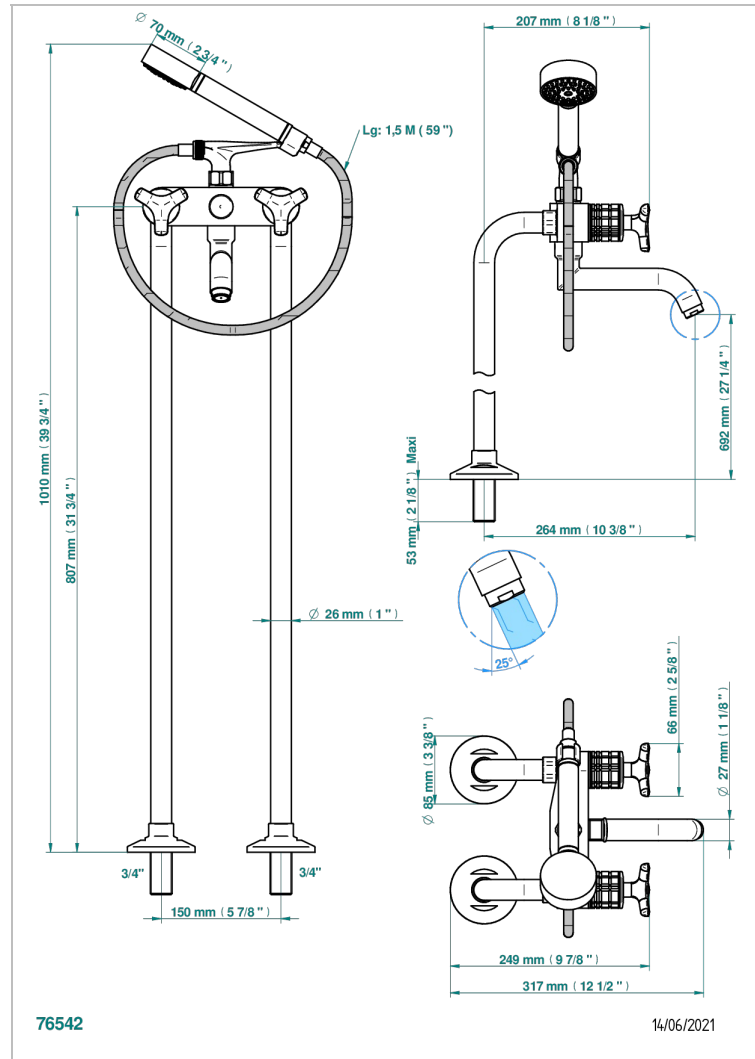

SYSTEM HOWLITE

G9G-13CS

Bath shower tub filler with floor risers

THG[®]
PARIS

CHARACTERISTIC

- ACS : 21ACCLY034

STANDARDS

AVAILABLE FINITIONS

Matt blush PVD - H60
Matt brass color PVD - H50
Matt brown bronze color PVD - F34
Matt chrome (American satin) - C02
Matt gold color PVD - H53
Matt graphite PVD - H65

Matt nickel (American satin) - C01
Matt nickel color PVD - H56
Nickel antique / Sovereign - H28
Nickel color PVD - H55
Nickel polished - B01
Soft gold - F30