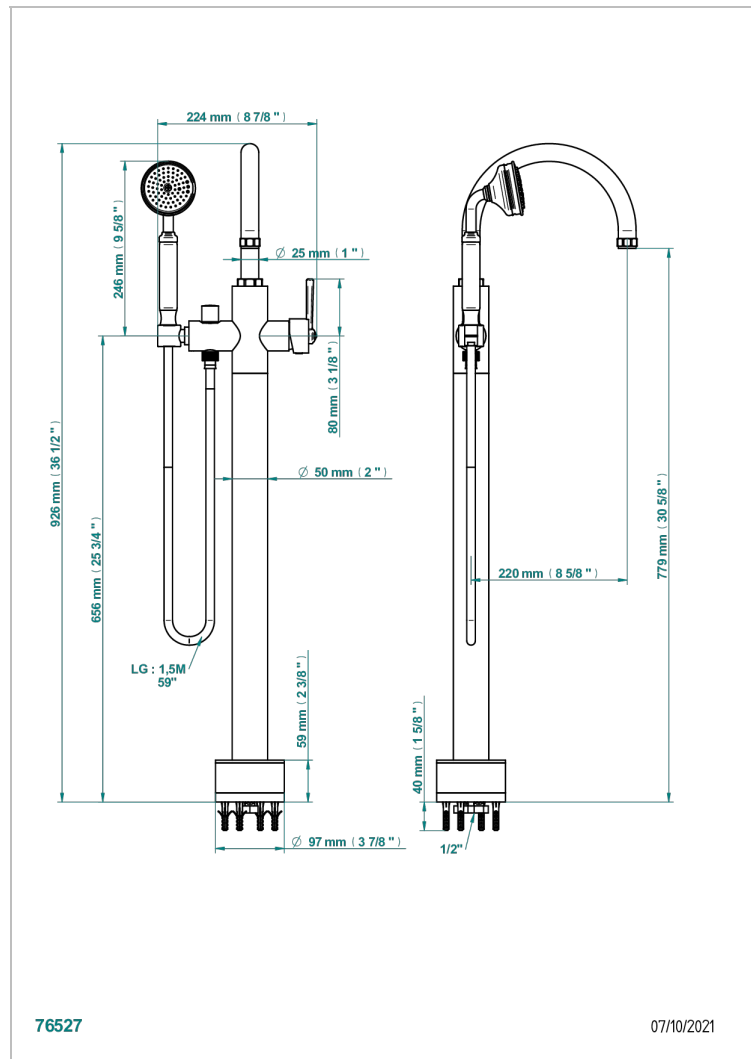

CLUB SAINT-GERMAIN WITH LEVER HANDLES

G7J-6508S

Free-standing single lever bath mixer with handshower with Easyclean system

CHARACTERISTIC

- Club Saint-Germain with lever handles
- Free-standing single lever bath mixer with handshower with Easyclean system

TECHNICAL SPECS

- Recommandé : 3 bars (max. 5 bars) - Advised : 43,5 psi (max. 72 psi)
- Bec : 22 l/min à 3 bars - Douchette : 9,5 l/min à 3 bars
- Spout : 5.82 gpm at 43.5 psi - Handshower : 2.5 gpm at 43.5 psi