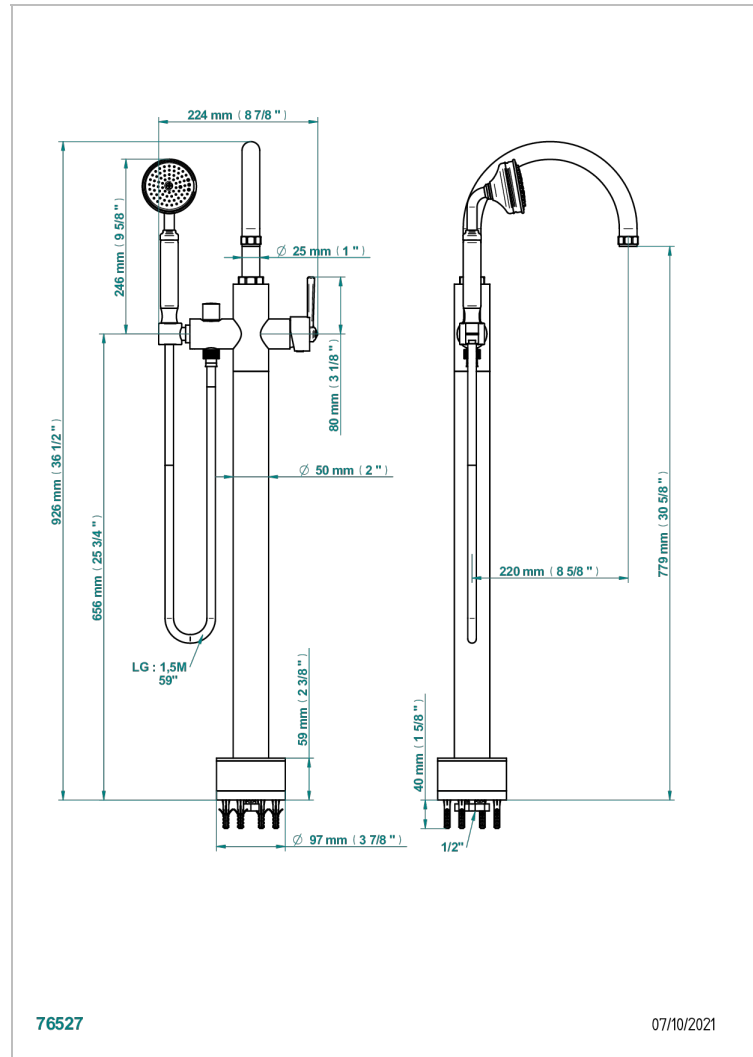

CLUB SAINT-GERMAIN WITH LEVER

G7J-6508S

Free-standing bath mixer with handshower with Easyclean system

THG[®]
PARIS

CHARACTERISTIC

- Club Saint-Germain with lever
- Free-standing bath mixer with handshower with Easyclean system

TECHNICAL SPECS

- Recommandé : 3 bars (max. 5 bars) - Advised : 43,5 psi (max. 72 psi)
- Bec : 22 l/min à 3 bars - Douchette : 9,5 l/min à 3 bars
- Spout : 5.82 gpm at 43.5 psi - Handshower : 2.5 gpm at 43.5 psi