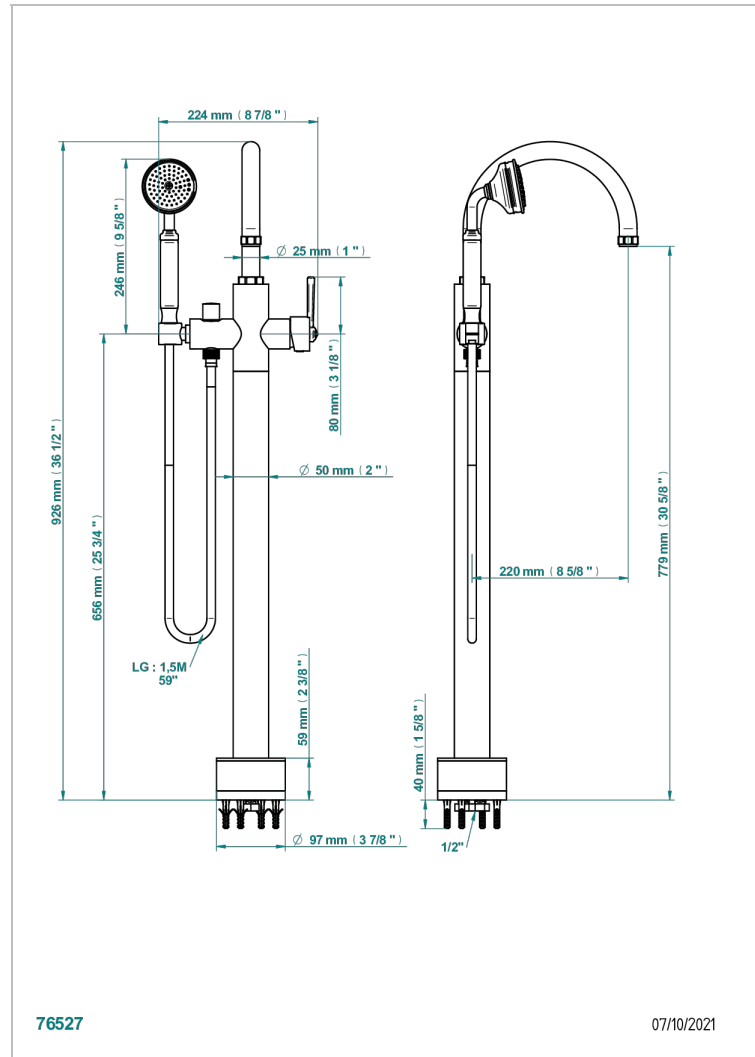

Free-standing single lever bath mixer with handshower with Easyclean system

CHARACTERISTIC

- Club Saint-Germain
- Free-standing single lever bath mixer with handshower with Easyclean system

TECHNICAL SPECS

- Recommandé : 3 bars (max. 5 bars) - Advised : 43,5 psi (max. 72 psi)
- Bec : 22 l/min à 3 bars - Douchette : 9,5 l/min à 3 bars
- Spout : 5.82 gpm at 43.5 psi - Handshower : 2.5 gpm at 43.5 psi

AVAILABLE FINITIONS