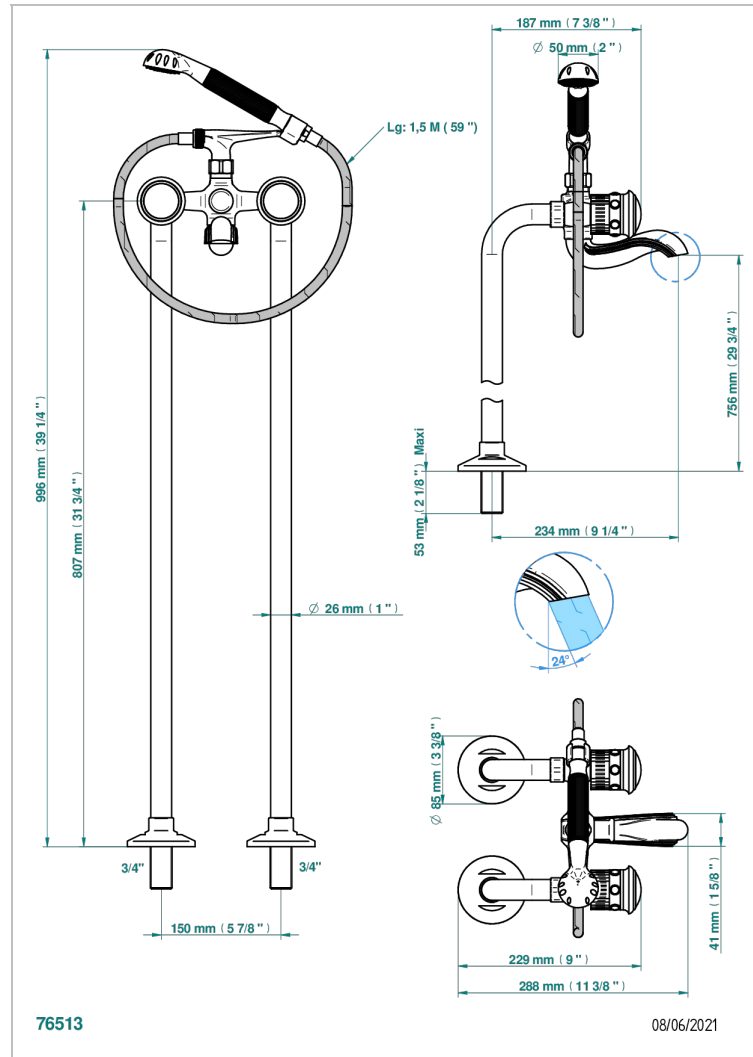

TROCADERO LAPIS LAZULI

U7B-13CS

Bath shower tub filler with floor risers

THG[®]
PARIS

CHARACTERISTIC

- ACS : 21ACCLY034

STANDARDS

AVAILABLE FINITIONS

Umber PVD - H66