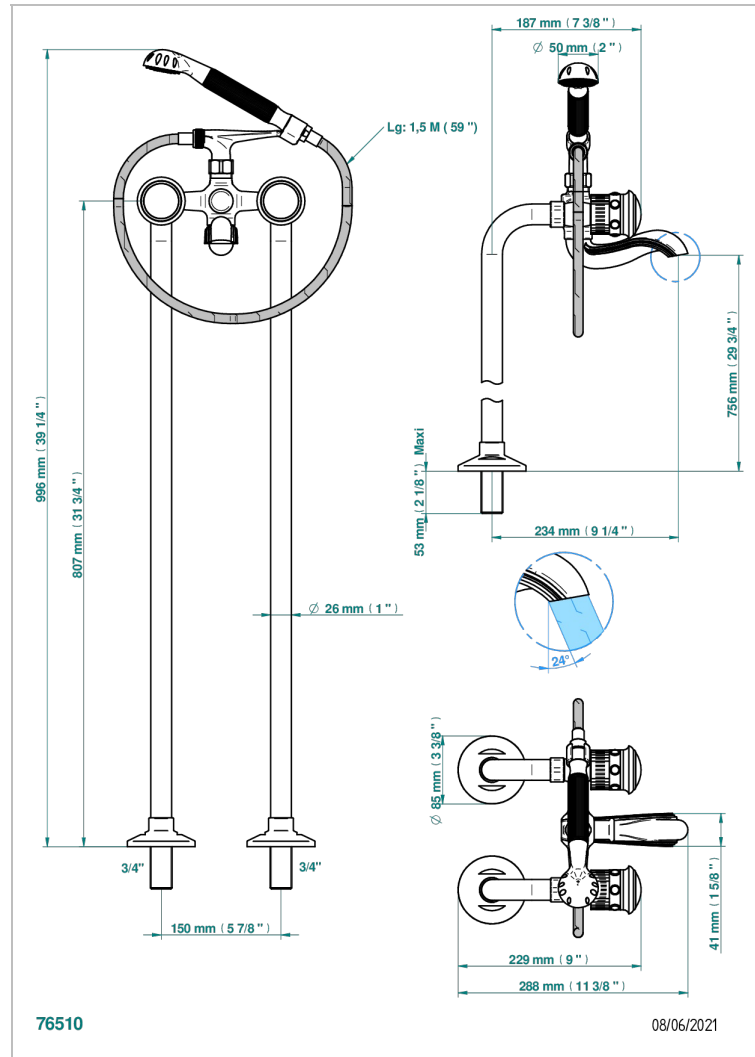

TROCADERO MALACHITE

U7A-13CS

Bath shower tub filler with floor risers

THG[®]
PARIS

CHARACTERISTIC

- ACS : 21ACCLY034

STANDARDS

AVAILABLE FINITIONS

Umber PVD - H66