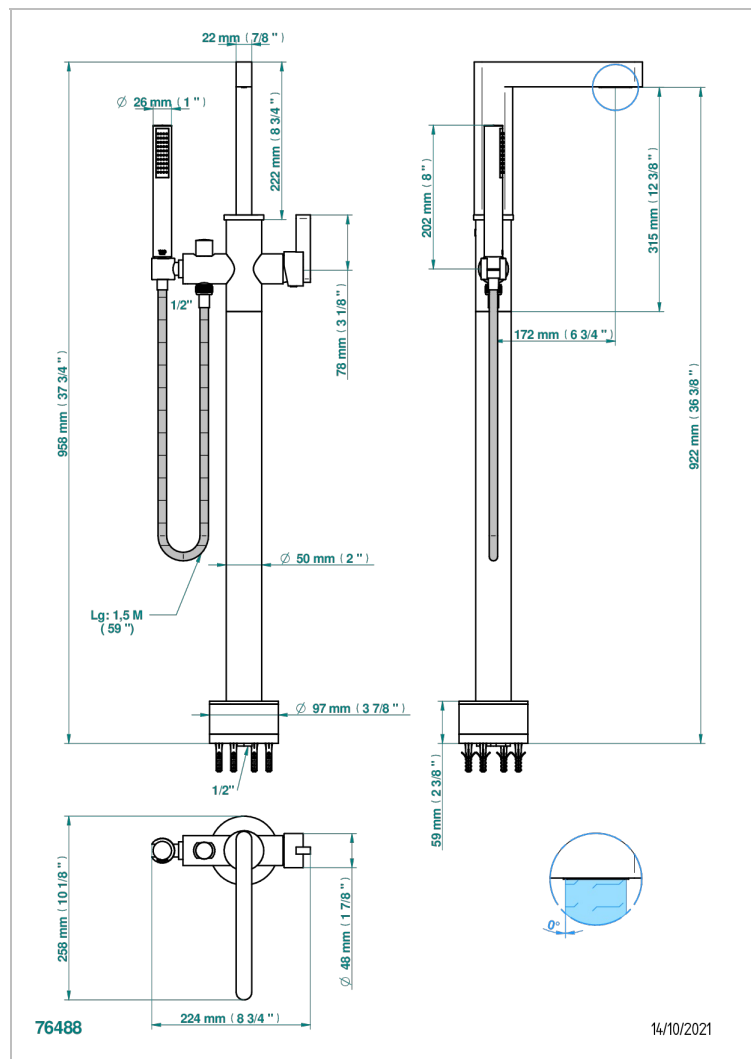

ICON-X METAL INLAYS WITH LEVER

U7K-6508S

Free-standing bath mixer with handshower with Easyclean system

CHARACTERISTIC

- Icon-x metal inlays with lever
- Free-standing bath mixer with handshower with Easyclean system

AVAILABLE FINITIONS

Antique nickel - H28
Black ceram - D30
Blush PVD - H62
Brass color PVD - H49
Brown bronze color PVD - F33
Gold color PVD - H52

Graphite PVD - H64
Matt Umber PVD - H67
Matt blush PVD - H60
Matt brass color PVD - H50
Matt brown bronze color PVD - F34
Matt chrome - C02