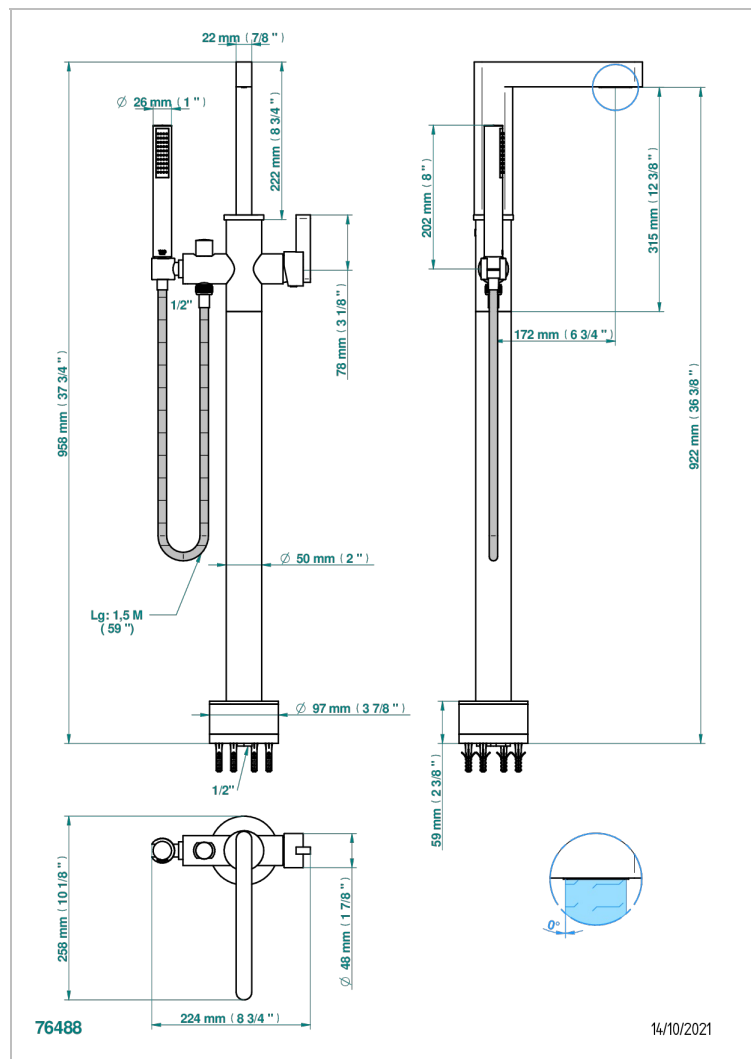

ICON-X METAL INLAYS

U7J-6508S

THG[®]
PARIS

Free-standing single lever bath mixer with handshower with Easyclean system

CHARACTERISTIC

- Icon-x metal inlays
- Free-standing single lever bath mixer with handshower with Easyclean system

Umber PVD - H66