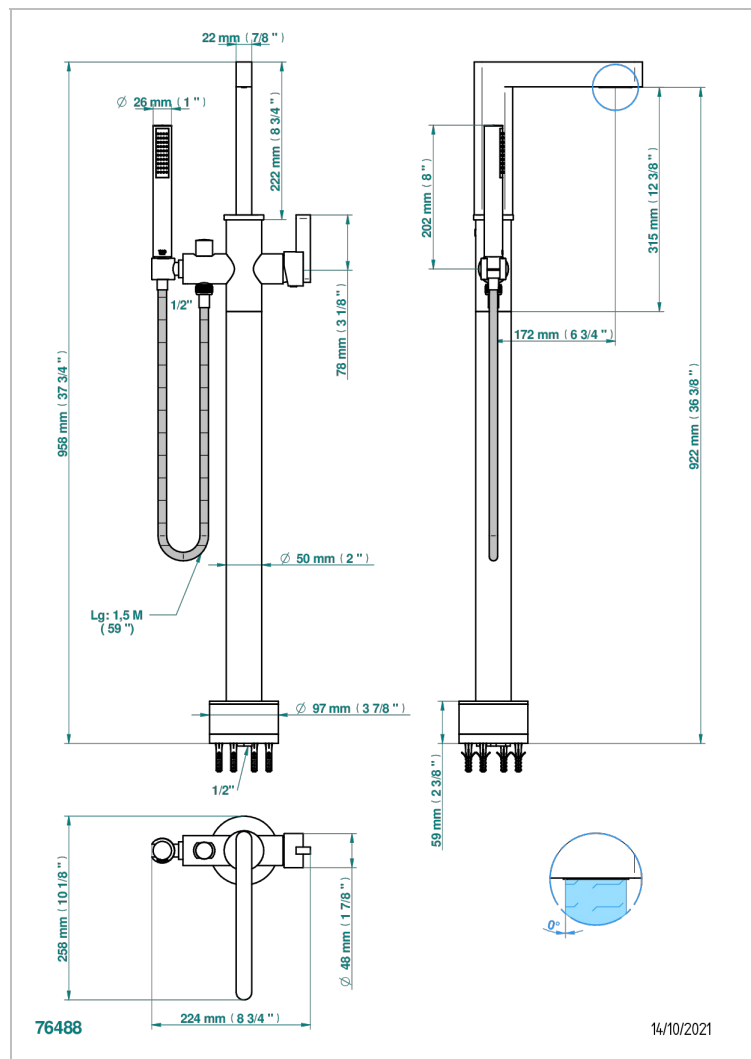

# ICON-X METAL INLAYS

U7J-6508S

Free-standing bath mixer with handshower with Easyclean system

## CHARACTERISTIC

- Icon-x metal inlays
- Free-standing bath mixer with handshower with Easyclean system