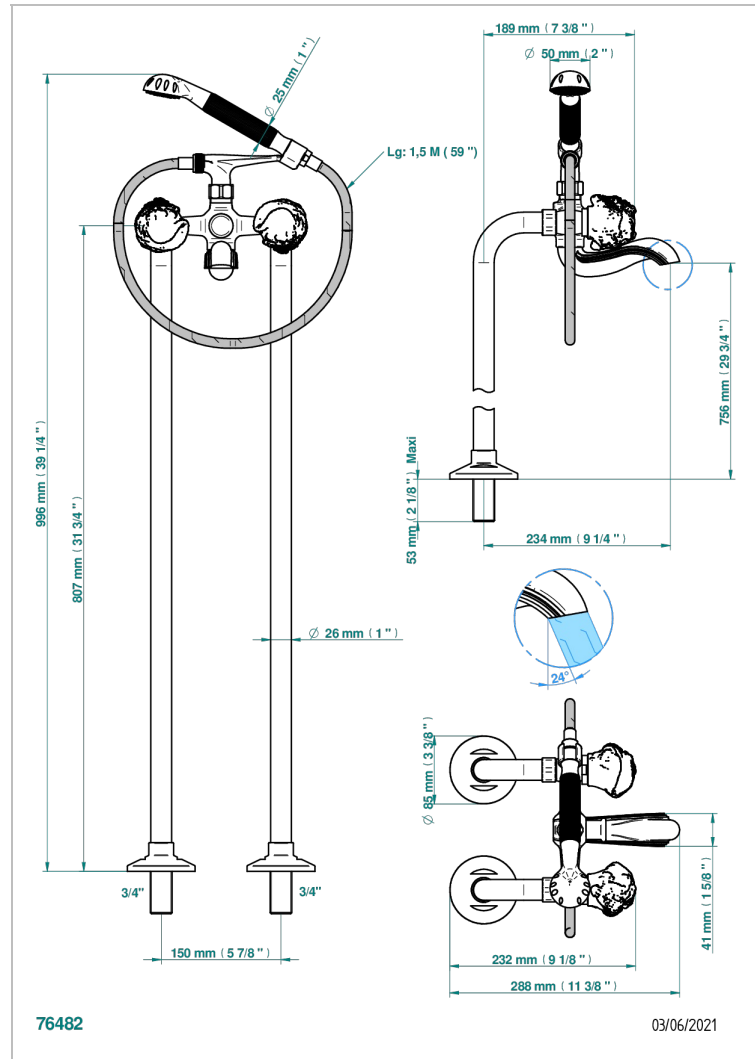

# SUN DRAGON

U5D-13CS

Bath shower tub filler with floor risers

## CHARACTERISTIC

- ACS : 21ACCLY034