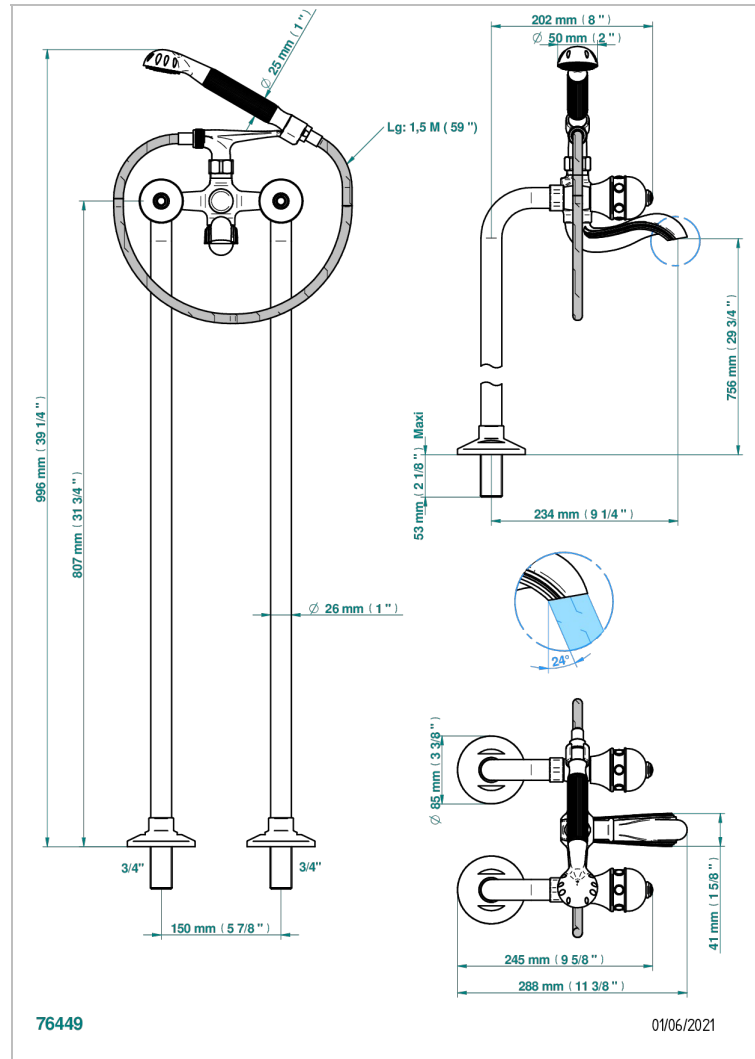

SULLY WHITE ONYX

U1S-13CS

Bath shower tub filler with floor risers

CHARACTERISTIC

- ACS : 21ACCLY034

STANDARDS

AVAILABLE FINITIONS

Black ceram - D30
Blush PVD - H62
Brass color PVD - H49
Brown bronze color PVD - F33
Chrome polished - A02
Chrome polished / gold polished - G02

Gold color PVD - H52
Gold mat - F07
Gold polished - F01
Graphite PVD - H64
Matt Umber PVD - H67
Matt blush PVD - H60

Matt brass color PVD - H50
Matt brown bronze color PVD - F34
Matt chrome (American satin) - C02
Matt gold color PVD - H53
Matt graphite PVD - H65
Matt nickel (American satin) - C01

Matt nickel color PVD - H56
Nickel antique / Sovereign - H28
Nickel color PVD - H55
Nickel polished - B01
Soft gold - F30
Soft matt gold - F31

Umber PVD - H66