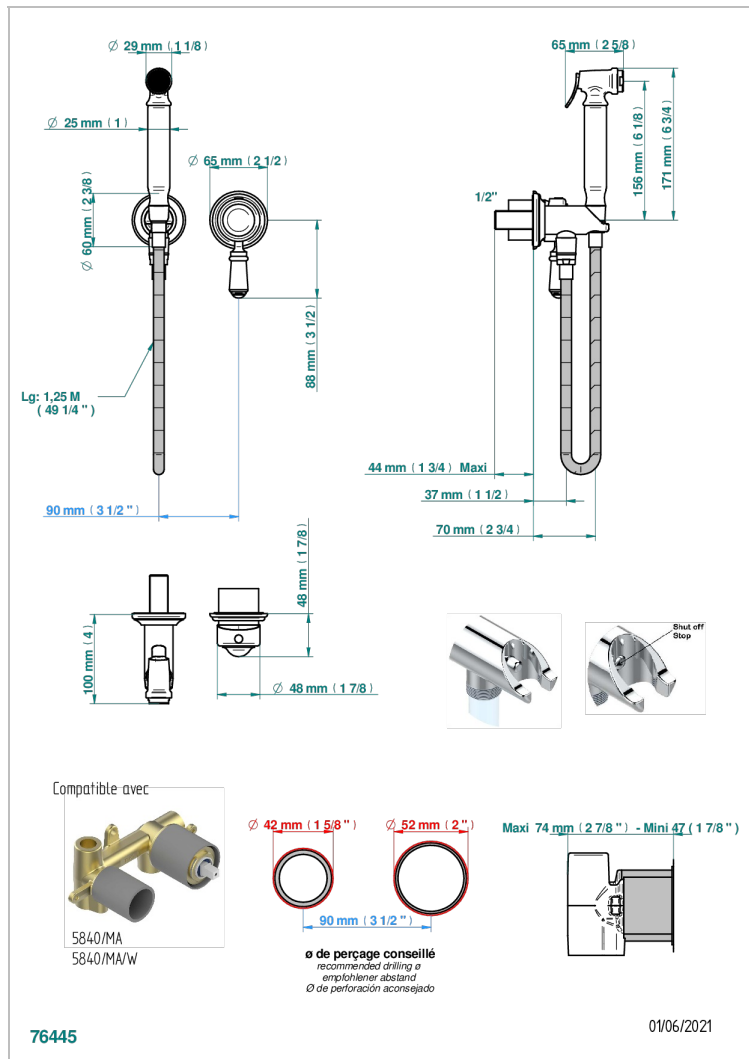

CHARLESTON WITH SMOOTH METAL LEVER HANDLES

G3N-5840/MBG

Trim only for WC douche including: trigger spray, wall mounted single lever mixer, reinforced hose (49 1/4"), wall outlet with integrated elbow with safety stopper

CHARACTERISTIC

- ACS : 19ACCLY412

STANDARDS

RELATED SKU'S

- Ref. G00-5840/MAUS Rough parts for concealed wall-mounted mixer with 1/2" outlet

AVAILABLE FINITIONS

Black ceram - D30
Blush PVD - H62
Brass color PVD - H49
Brown bronze color PVD - F33
Chrome polished - A02
Chrome polished / gold polished - G02