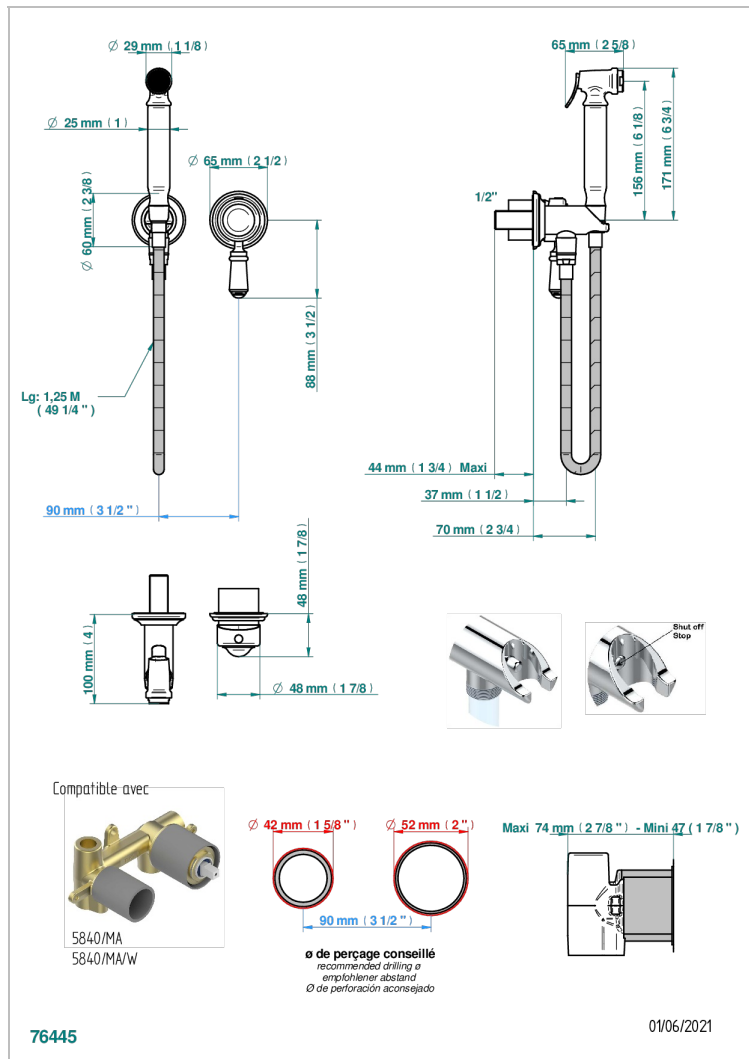

# 1900 WITH SMOOTH METAL LEVER HANDLES

G3M-5840/MBG

Trim only for WC douche including: trigger spray, wall mounted single lever mixer, reinforced hose (49 1/4"), wall outlet with integrated elbow with safety stopper

## CHARACTERISTIC

- ACS : 19ACCLY412

## RELATED SKU'S

- Ref. G00-5840/MAUS Rough parts for concealed wall-mounted mixer with 1/2" outlet