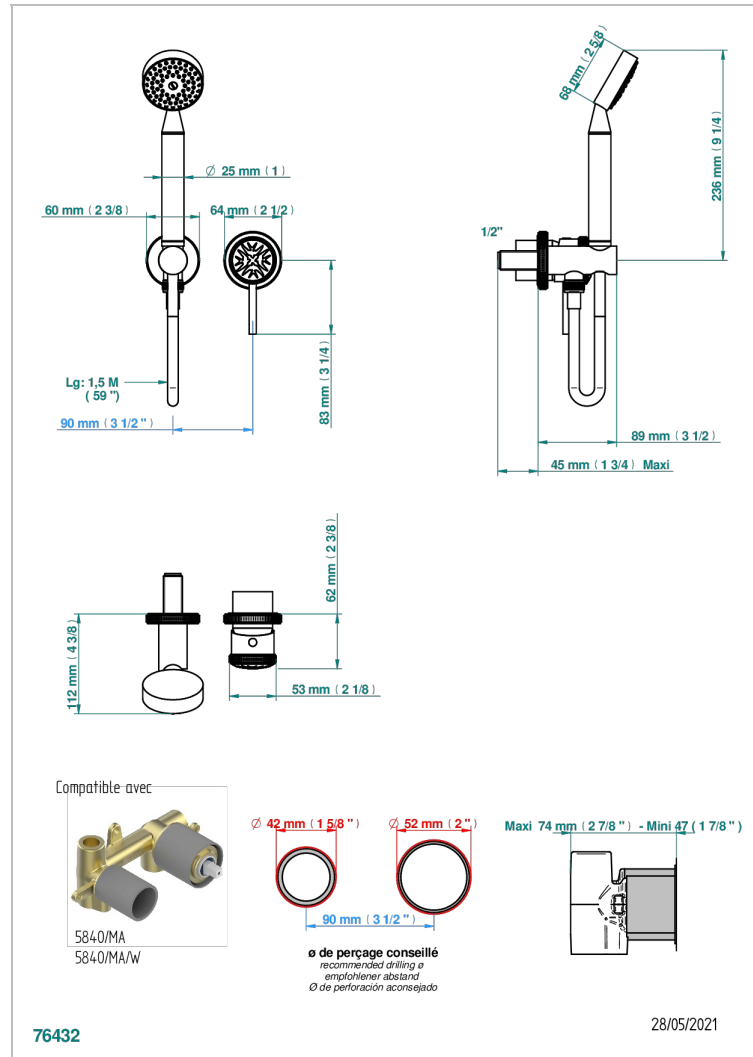

HIRONDELLES

A4J-6561B

Trim only for wall mixer with complete handshower on hook

CHARACTERISTIC

- Hironnelles
- Trim only for wall mixer with complete handshower on hook

RELATED SKU'S

- Ref. G00-5840/MA Rough parts for concealed wall-mounted mixer with 1/2" outlet