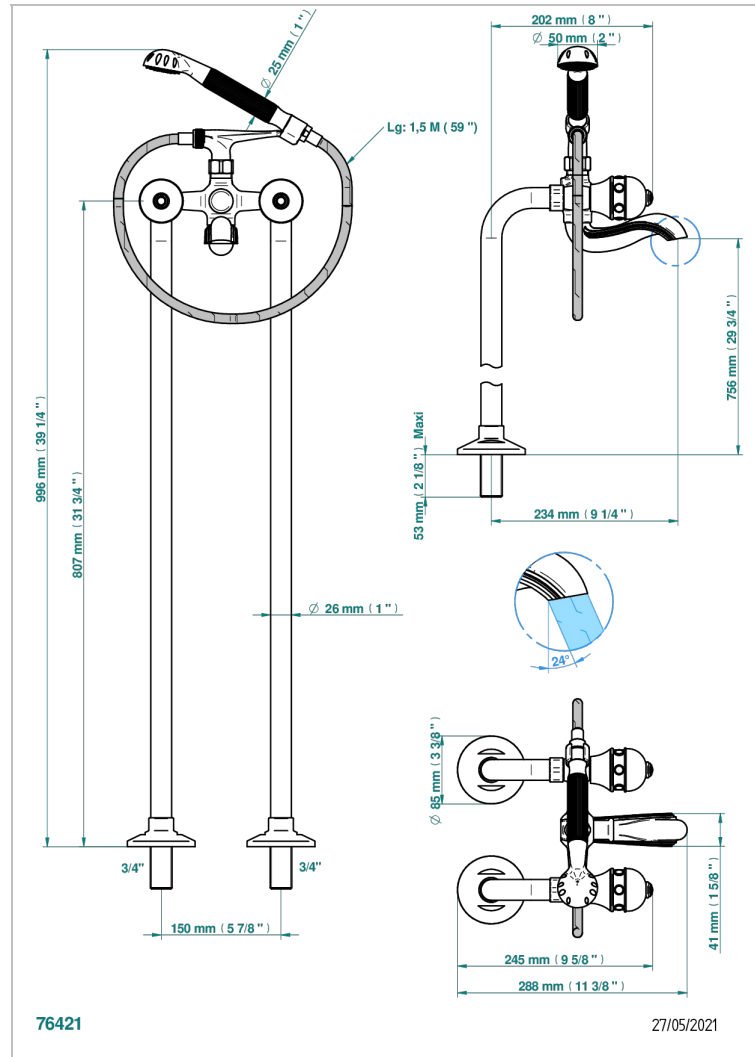

SULLY LAPIS LAZULI

A1W-13CS

Bath shower tub filler with floor risers

THG[®]
PARIS

CHARACTERISTIC

- ACS : 21ACCLY034

STANDARDS

AVAILABLE FINITIONS

Umber PVD - H66