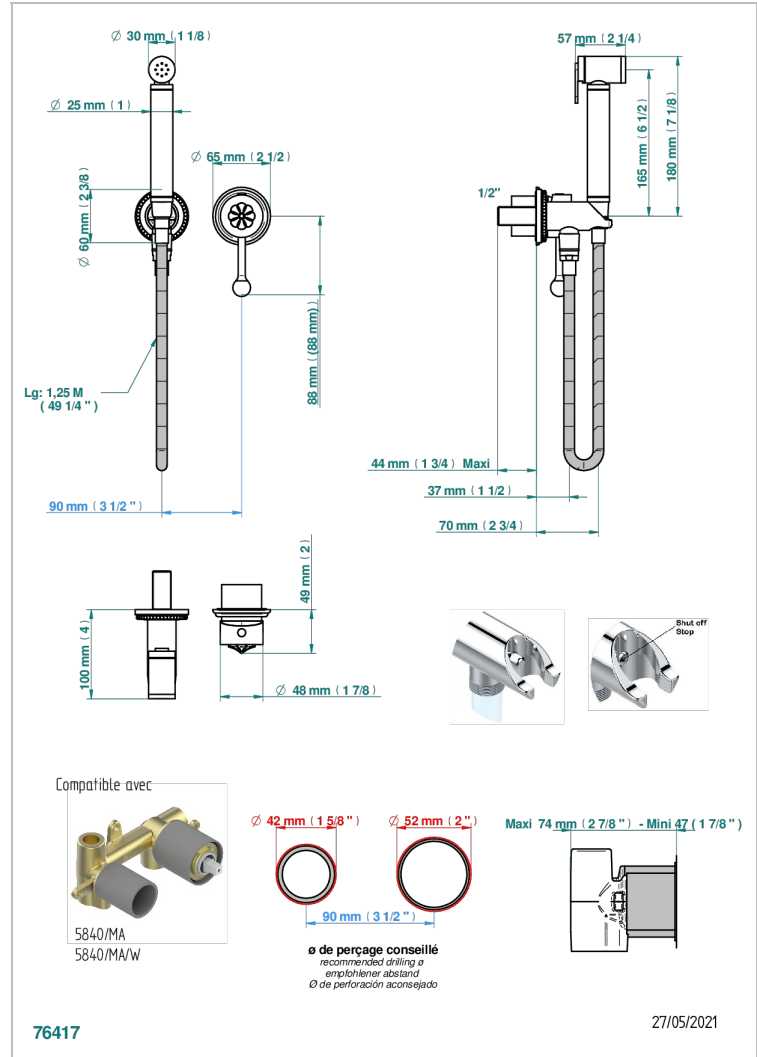

AMOUR DE TRIANON

G24-5840/MBG

THG
PARIS

Trim only for WC douche including: trigger spray, wall mounted single lever mixer, reinforced hose (49 1/4"), wall outlet with integrated elbow with safety stopper

CHARACTERISTIC

- ACS : 19ACCLY412

STANDARDS

RELATED SKU'S

- Ref. G00-5840/MAUS Rough parts for concealed wall-mounted mixer with 1/2" outlet

AVAILABLE FINITIONS

- Black ceram - D30
- Chrome polished - A02
- Chrome polished / gold polished - G02
- Copper antique matt, coated - H07
- Gold mat - F07
- Gold polished - F01

- Light coated bronze - D01
- Matt chrome (American satin) - C02
- Matt nickel (American satin) - C01
- Nickel antique / Sovereign - H28
- Nickel polished - B01
- Soft gold - F30

- Soft matt gold - F31