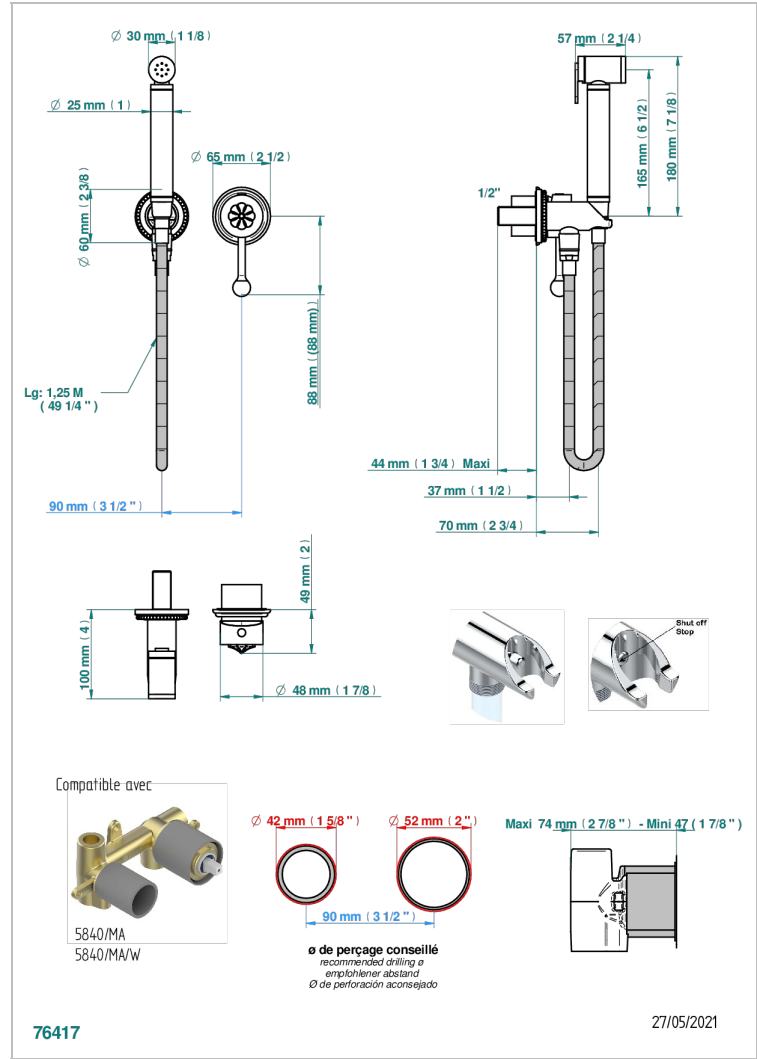

AMOUR DE TRIANON

G24-5840/MBG

THG
PARIS

Trim only for WC douche including: trigger spray, wall mounted single lever mixer, reinforced hose (1.25m), wall outlet with integrated elbow with safety stopper

CHARACTERISTIC

- ACS : 19ACCLY412

STANDARDS

RELATED SKU'S

- Ref. G00-5840/MA Rough parts for concealed wall-mounted mixer with 1/2" outlet

AVAILABLE FINITIONS

Antique nickel - H28
Black ceram - D30
Lacquered light bronze - D01
Matt chrome - C02
Matt gold - F07
Matt nickel (color finish) - C01