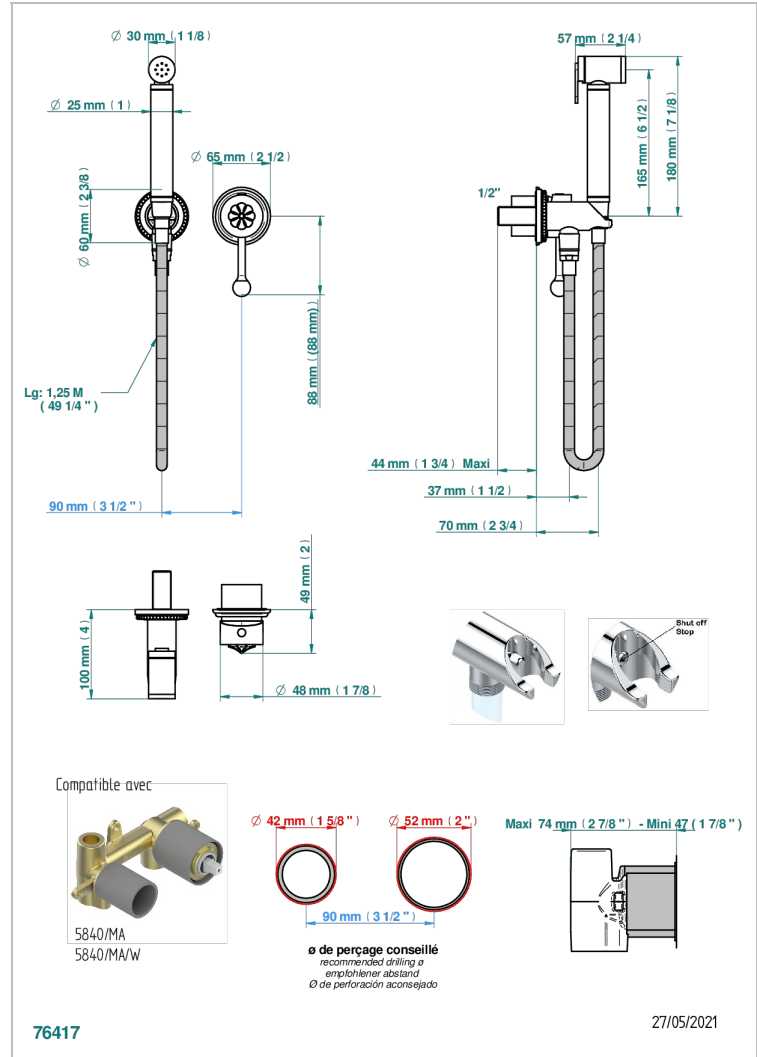

AMOUR DE TRIANON

G24-5840/MBG

THG
PARIS

Trim only for WC douche including: trigger spray, wall mounted single lever mixer, reinforced hose (1.25m), wall outlet with integrated elbow with safety stopper

CHARACTERISTIC

- ACS : 19ACCLY412

STANDARDS

RELATED SKU'S

- Ref. G00-5840/MA Rough parts for concealed wall-mounted mixer with 1/2" outlet

AVAILABLE FINITIONS

Antique nickel - H28
Black ceram - D30
Lacquered light bronze - D01
Matt chrome - C02
Matt gold - F07
Matt nickel (color finish) - C01