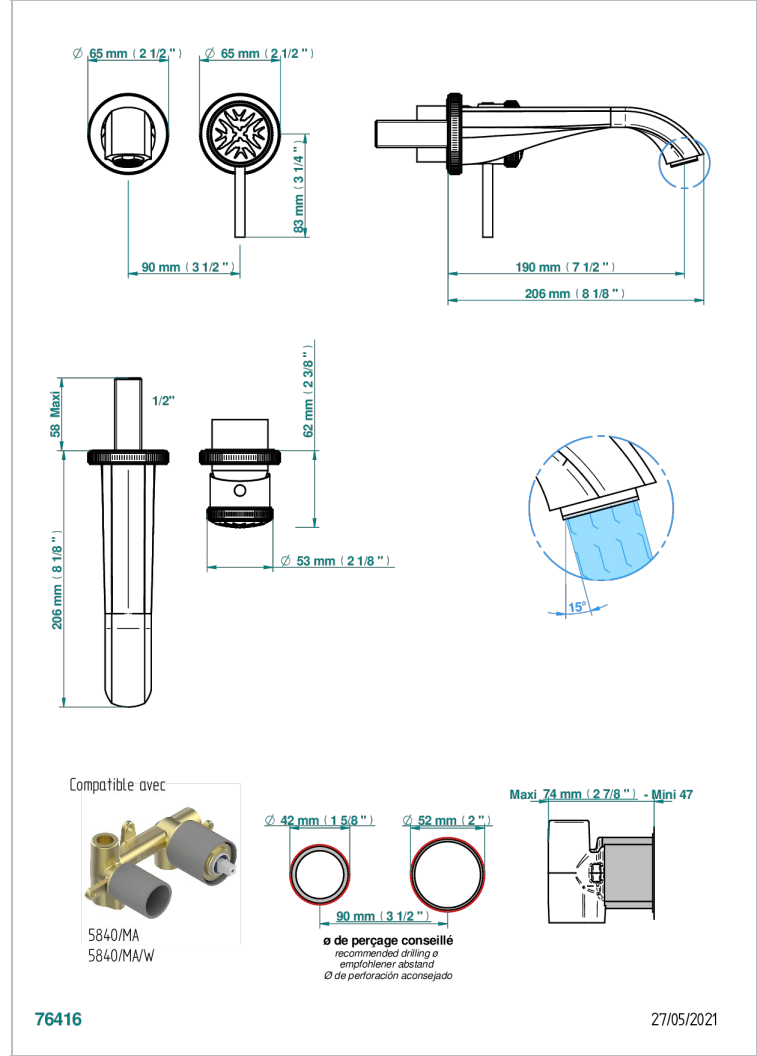

HIRONDELLES GOLD STAMPED

A4L-6541B

THG[®]
PARIS

Trim only for Built-in basin mixer with spout (two x 1/2" inlets and one 1/2" outlet), without waste

CARACTERÍSTICAS

- Hironnelles Gold stamped
- Trim only for Built-in basin mixer with spout (two x 1/2" inlets and one 1/2" outlet), without waste

PRODUCTOS RELACIONADOS

- Ref. G00-5840/MAUS Rough parts for concealed wall-mounted mixer with 1/2" outlet

ACABADOS DISPONIBLES

Bronce claro - D01
Cerámica negra mate - D30
Cobre viejo mate - H07
Cromo - A02
Cromo mate - C02
Dorado - F01