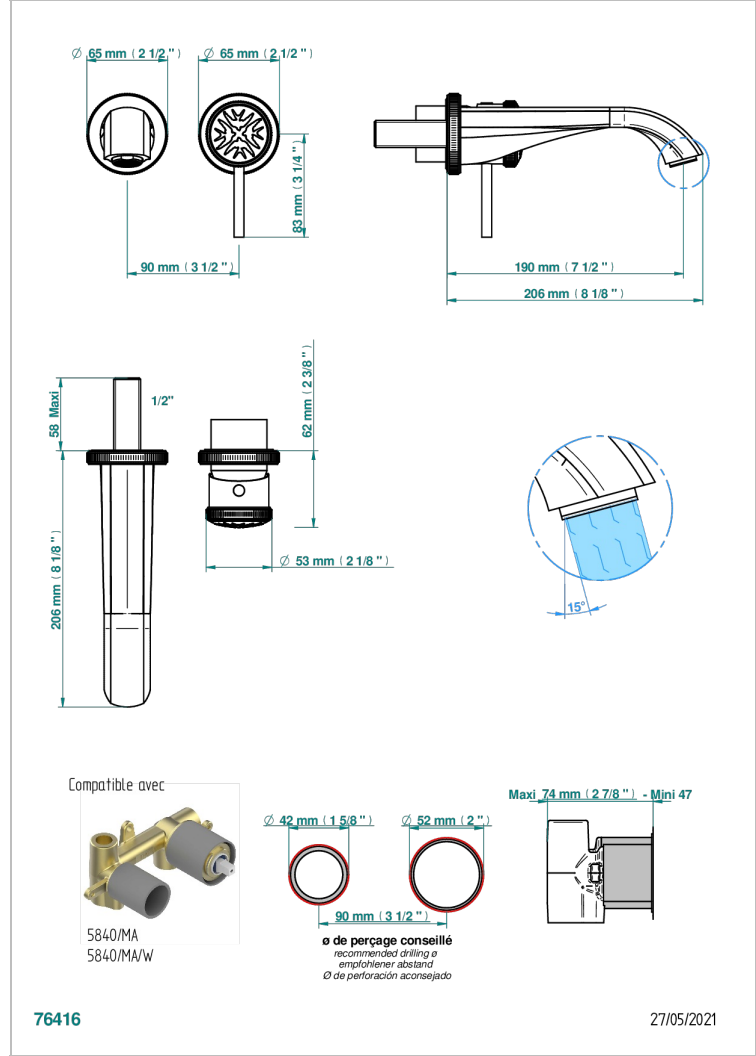

HIRONDELLES GOLD STAMPED

A4L-6541B

Trim only for Built-in basin mixer with spout (two x 1/2" inlets and one 1/2" outlet), without waste

CHARACTERISTIC

- Hironnelles Gold stamped
- Trim only for Built-in basin mixer with spout (two x 1/2" inlets and one 1/2" outlet), without waste

RELATED SKU'S

- Ref. G00-5840/MAUS Rough parts for concealed wall-mounted mixer with 1/2" outlet

AVAILABLE FINITIONS

Black ceram - D30
Blush PVD - H62
Brass color PVD - H49
Brown bronze color PVD - F33
Chrome polished - A02
Copper antique matt, coated - H07