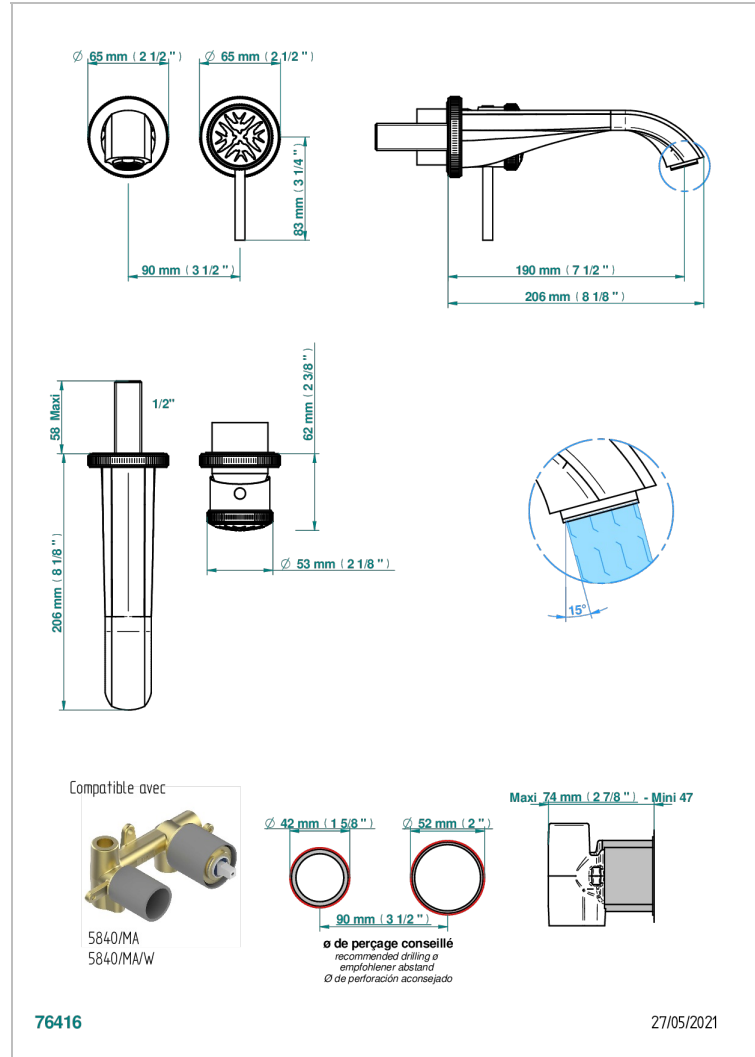

HIRONDELLES GOLD STAMPED

A4L-6541B

Trim only for Built-in basin mixer with spout (two x 1/2" inlets and one 1/2" outlet), without waste

CHARACTERISTIC

- Hironnelles Gold stamped
- Trim only for Built-in basin mixer with spout (two x 1/2" inlets and one 1/2" outlet), without waste

RELATED SKU'S

- Ref. G00-5840/MA/W Rough parts for concealed wall-mounted mixer with 1/2" outlet, for WC douche - WRAS approved

AVAILABLE FINITIONS

Antique nickel - H28
Black ceram - D30
Blush PVD - H62
Brass color PVD - H49
Brown bronze color PVD - F33
Gold color PVD - H52