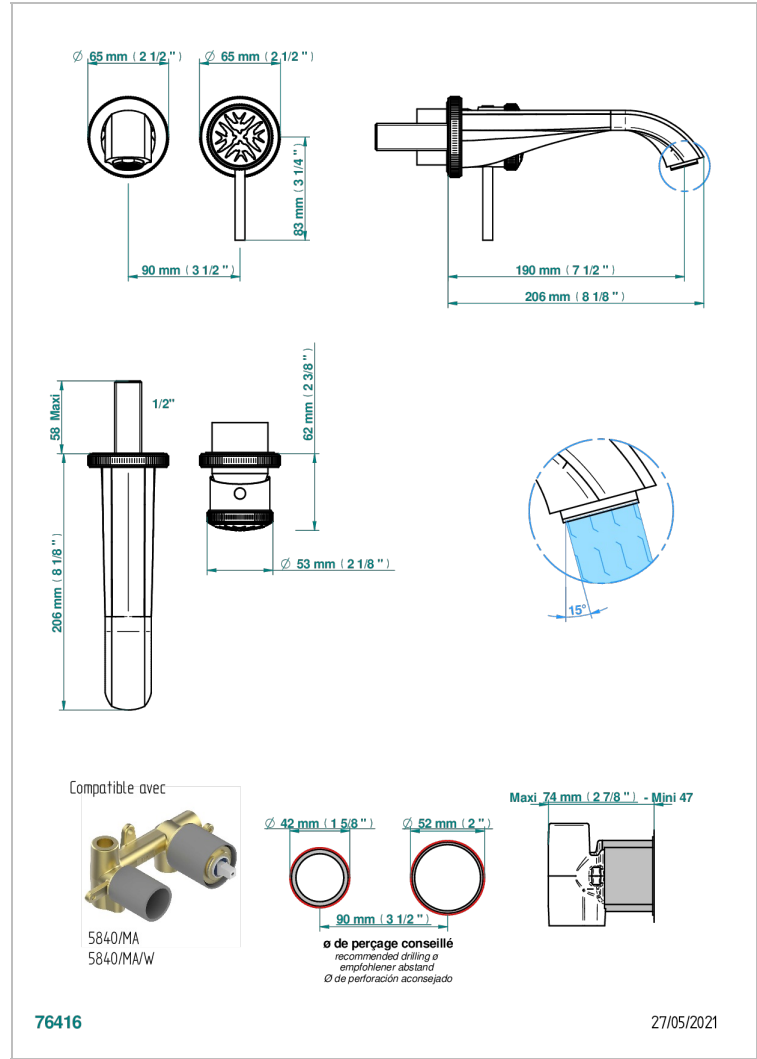

HIRONDELLES GOLD STAMPED

A4L-6541B

THG[®]
PARIS

Trim only for Built-in basin mixer with spout (two x 1/2" inlets and one 1/2" outlet), without waste

CARACTERÍSTICAS

- Hironnelles Gold stamped
- Trim only for Built-in basin mixer with spout (two x 1/2" inlets and one 1/2" outlet), without waste

PRODUCTOS RELACIONADOS

- Ref. G00-5840/MA Parte empotrada para mezclador mural con salida hembra 1/2

ACABADOS DISPONIBLES

Bronce claro - D01
Cerámica negra mate - D30
Cobre viejo mate - H07
Cromo - A02
Cromo mate - C02
Dorado - F01