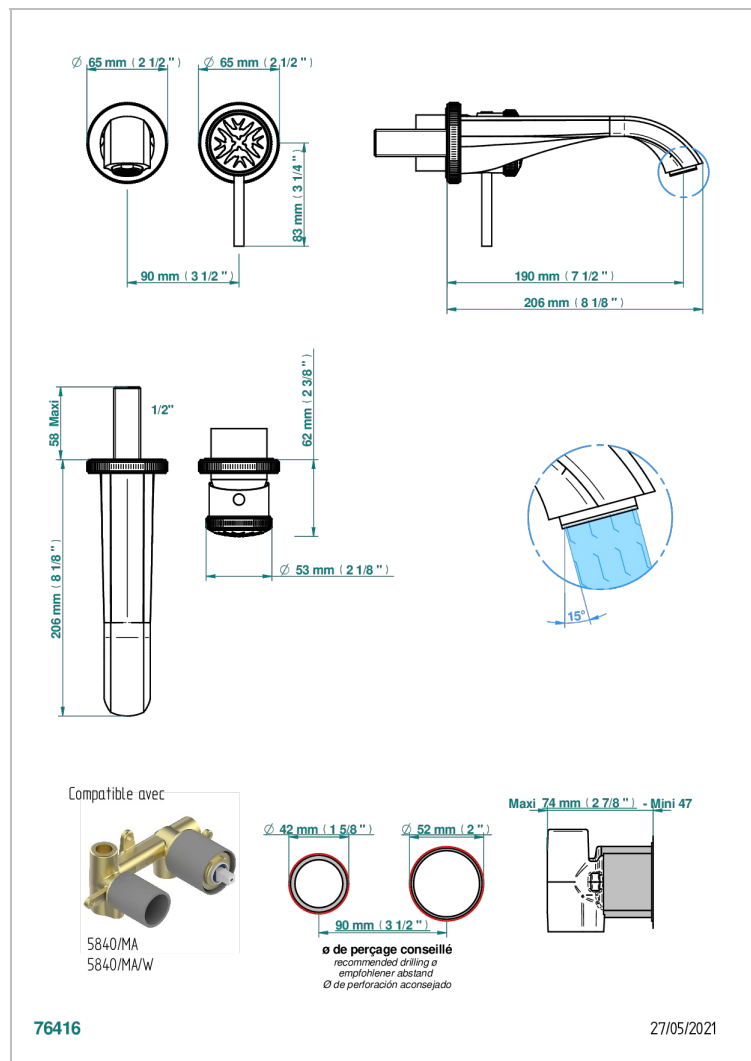

HIRONDELLES GOLD STAMPED

A4L-6541B

Trim only for Built-in basin mixer with spout (two x 1/2" inlets and one 1/2" outlet), without waste

CHARACTERISTIC

- Hironnelles Gold stamped
- Trim only for Built-in basin mixer with spout (two x 1/2" inlets and one 1/2" outlet), without waste

RELATED SKU'S

- Ref. G00-5840/MA Rough parts for concealed wall-mounted mixer with 1/2" outlet

AVAILABLE FINITIONS

Antique nickel - H28
Black ceram - D30
Blush PVD - H62
Brass color PVD - H49
Brown bronze color PVD - F33
Gold color PVD - H52

Nickel color PVD - H55
Polished chrome (color finish) - A02
Polished gold (color finish) - F01
Polished nickel - B01
Soft gold - F30
Soft matt gold - F31

Umber PVD - H66
Varnished matt antique red copper (color finish) - H07