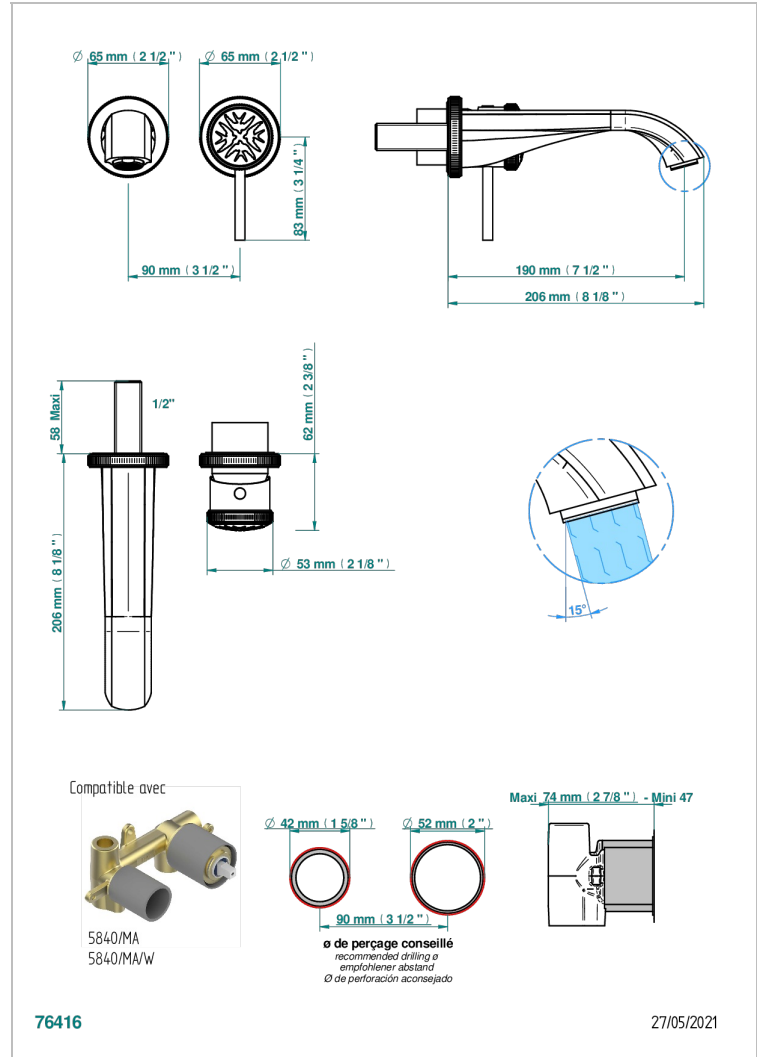

HIRONDELLES GOLD STAMPED

A4L-6541B

THG
PARIS

Trim only for Built-in basin mixer with spout (two x 1/2" inlets and one 1/2" outlet), without waste

CARACTERÍSTICAS

- Hironnelles Gold stamped
- Trim only for Built-in basin mixer with spout (two x 1/2" inlets and one 1/2" outlet), without waste

PRODUCTOS RELACIONADOS

- Ref. G00-5840/MA Parte empotrada para mezclador mural con salida hembra 1/2

ACABADOS DISPONIBLES

Bronce claro - D01
Cerámica negra mate - D30
Cobre viejo mate - H07
Cromo - A02
Cromo mate - C02
Dorado - F01