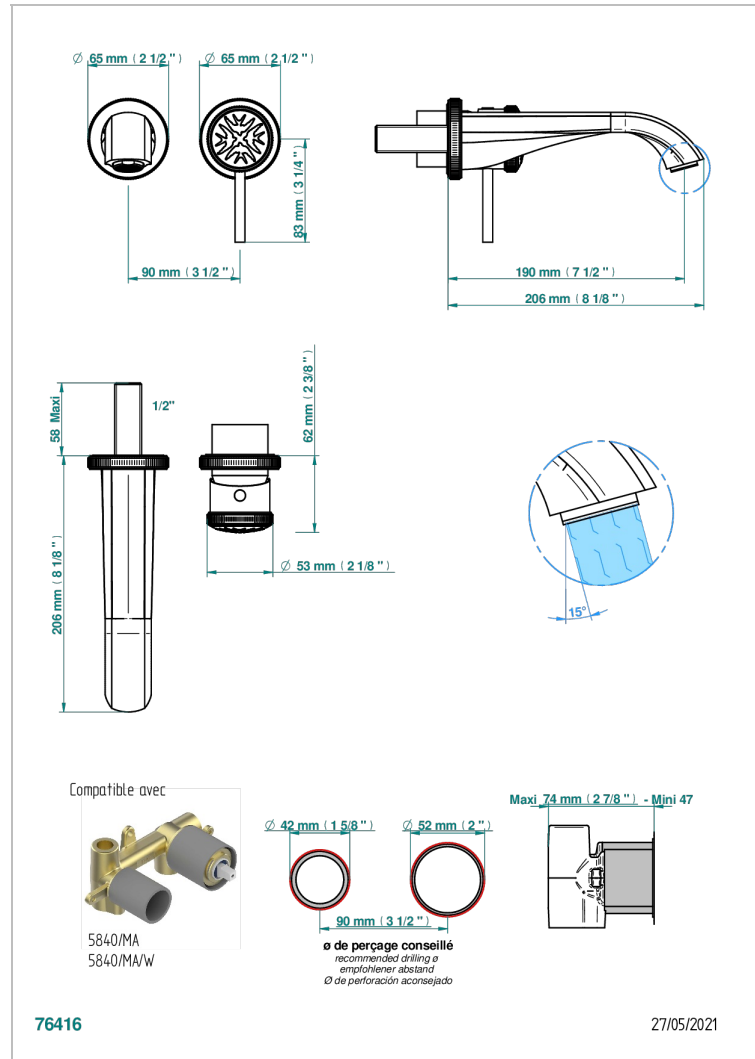

HIRONDELLES GOLD STAMPED

A4L-6541B

Trim only for Built-in basin mixer with spout (two x 1/2" inlets and one 1/2" outlet), without waste

CHARACTERISTIC

- Hironnelles Gold stamped
- Trim only for Built-in basin mixer with spout (two x 1/2" inlets and one 1/2" outlet), without waste

RELATED SKU'S

- Ref. G00-5840/MA Rough parts for concealed wall-mounted mixer with 1/2" outlet

AVAILABLE FINITIONS

Antique nickel - H28
Black ceram - D30
Blush PVD - H62
Brass color PVD - H49
Brown bronze color PVD - F33
Gold color PVD - H52

Nickel color PVD - H55
Polished chrome (color finish) - A02
Polished gold (color finish) - F01
Polished nickel - B01
Soft gold - F30
Soft matt gold - F31

Umber PVD - H66
Varnished matt antique red copper (color finish) - H07