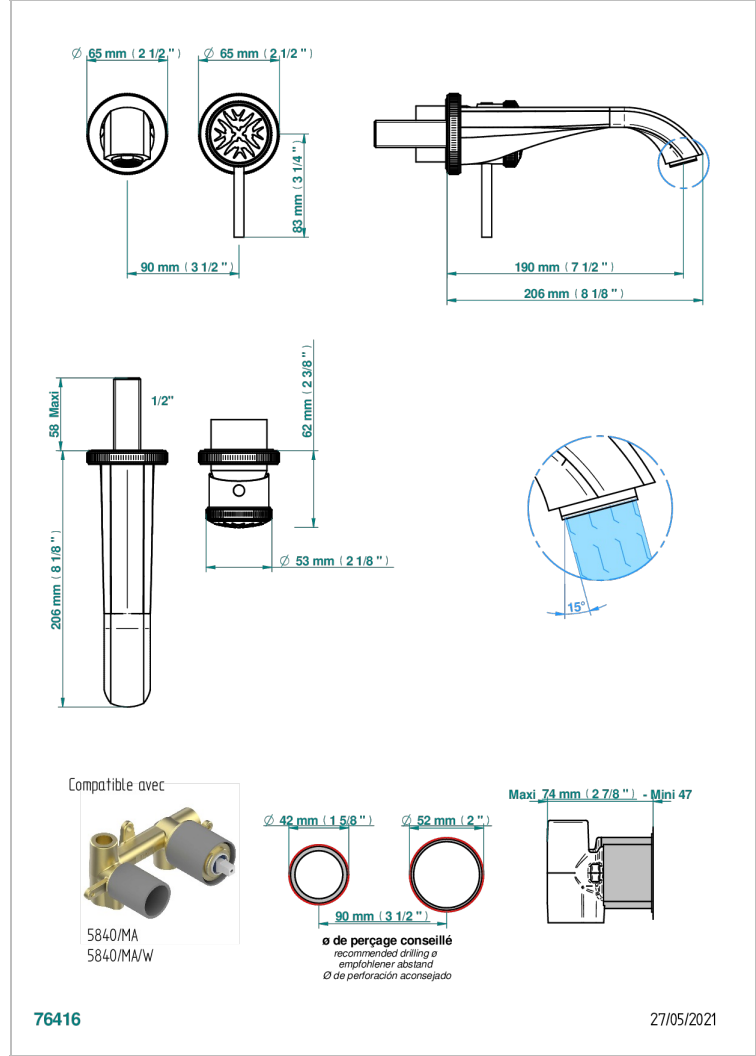

# HIRONDELLES GOLD STAMPED

A4L-6541B

THG<sup>®</sup>  
PARIS

Trim only for Built-in basin mixer with spout (two x 1/2" inlets and one 1/2" outlet), without waste

## 特色

- Hironnelles Gold stamped
- Trim only for Built-in basin mixer with spout (two x 1/2" inlets and one 1/2" outlet), without waste

## 相关的SKU

- Ref. G00-5840/MA 卫浴套装, 含: 入墙式弯管出水管, 1米25强化软管, 触控式花洒和托勾, 美国标准