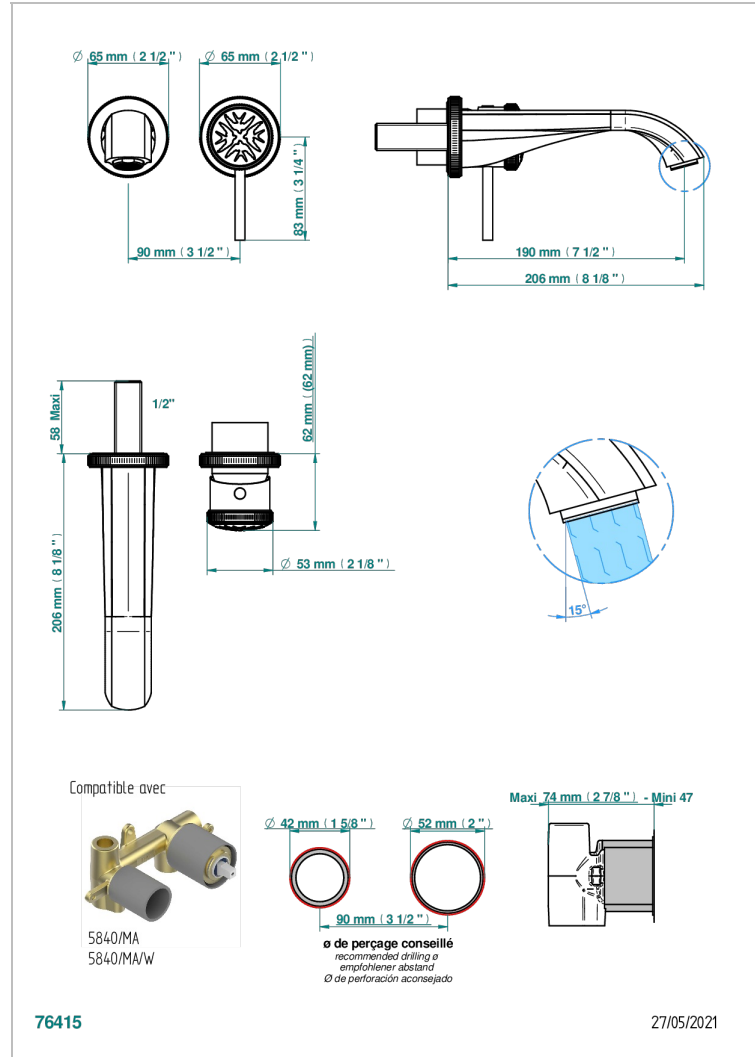

HIRONDELLES PLATINUM STAMPED

A4K-6541B

Trim only for Built-in basin mixer with spout (two x 1/2" inlets and one 1/2" outlet), without waste

CARACTERÍSTICAS

- Hirondelles Platinum stamped
- Trim only for Built-in basin mixer with spout (two x 1/2" inlets and one 1/2" outlet), without waste

PRODUCTOS RELACIONADOS

- Ref. G00-5840/MAUS Rough parts for concealed wall-mounted mixer with 1/2" outlet

ACABADOS DISPONIBLES

Bronce claro - D01
Cerámica negra mate - D30
Cobre viejo mate - H07
Cromo - A02
Cromo mate - C02
Dorado - F01